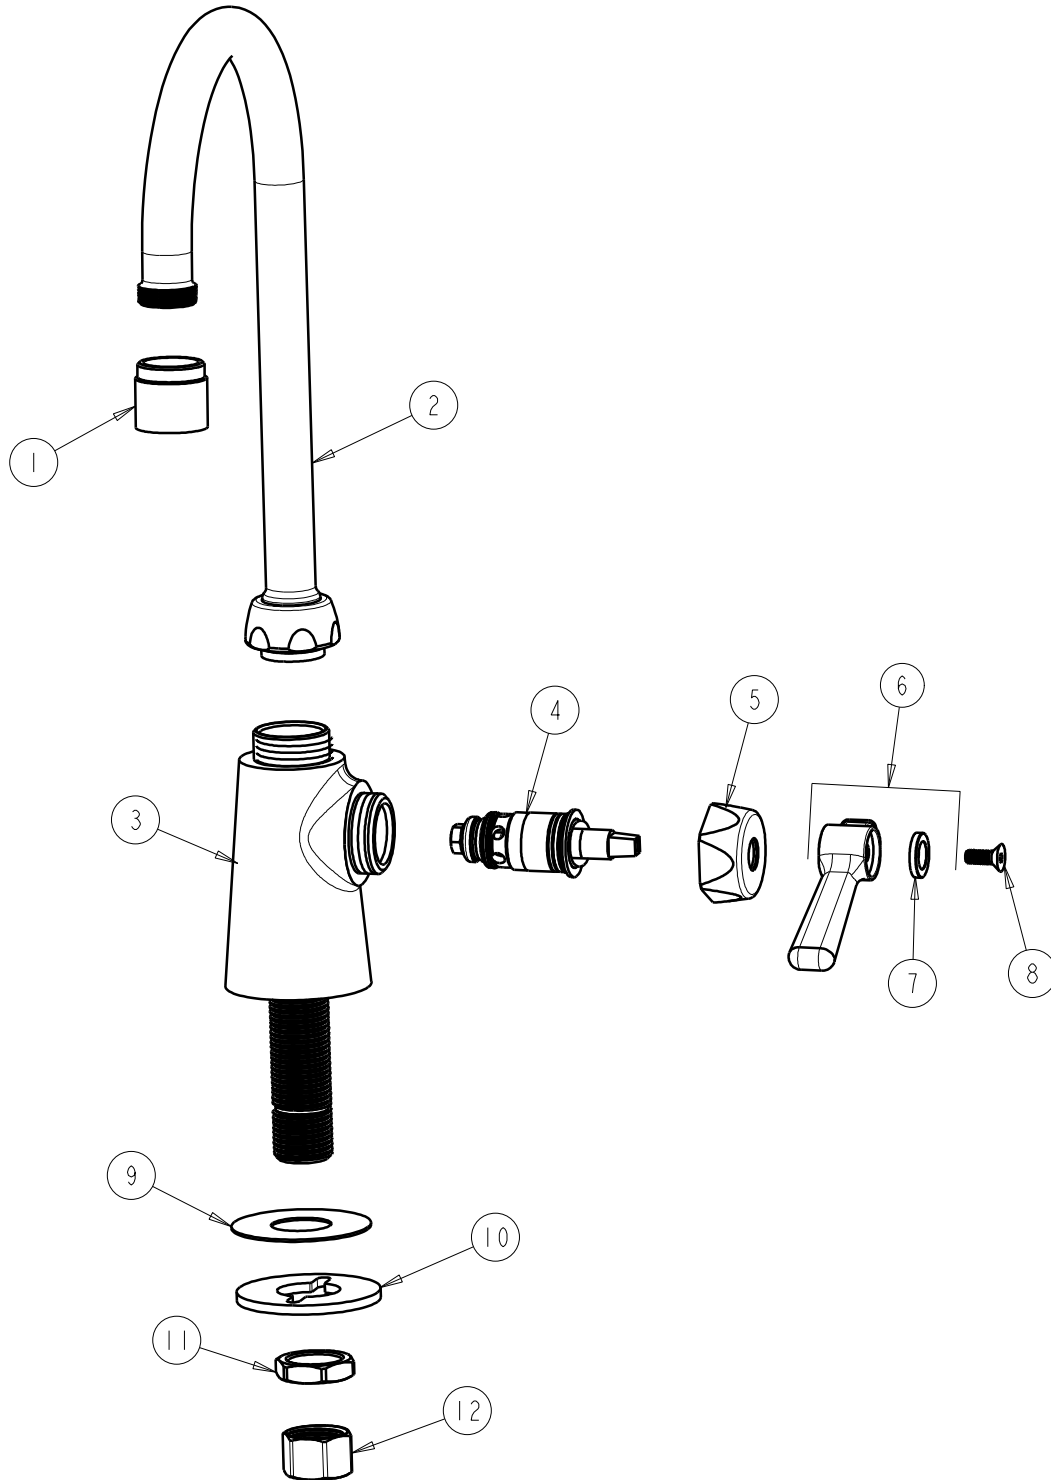

CHICAGO FAUCETS
a Geberit company

2100 South Clearwater Drive
Des Plaines, IL 60018
Phone: 847-803-5000
Fax: 847-803-5454
www.chicagofaucets.com

REPAIR PARTS

FITTING NO.

350-VPCABCP

SUBMITTED MODEL NO.

ITEM NO.

BY: SID DATE: 05-07-09

CHK: *[Signature]* REV:

FOR TECHNICAL ASSISTANCE
1-800-TEC-TRUE (1-800-832-8783)

| ITEM | PART NO. | DESCRIPTION | ITEM | PART NO. | DESCRIPTION |
|------|---------------|----------------------------------|------|-------------|--------------------------------|
| 1 | E3VPJKCP | V.R. SOFTFLO AERATOR W/ V.R. KEY | 7 | 633-123JKNF | INDEX BUTTON (BLUE) |
| 2 | GN2AJKCP | FOR PARTS SEE GN2AJKCP | 8 | 420-020JKNF | SCREW, 1/8 FLAT HEX HEAD X 1/2 |
| 3 | --- | BODY VALVE (NOT SOLD SEPARATELY) | 9 | 52-011JKNF | WASHER VP 27/32" 180 GRIT |
| 4 | AB1-099XTJKNF | QUATURN UNIT (RH) | 10 | 807-112JKNF | WASHER |
| 5 | 444-005JKCP | CAP | 11 | 49-004JKRBF | LOCKNUT |
| 6 | 369-COLDJKCP | LEVER HANDLE ASSEMBLY | 12 | 49-005JKRBF | COUPLING NUT |