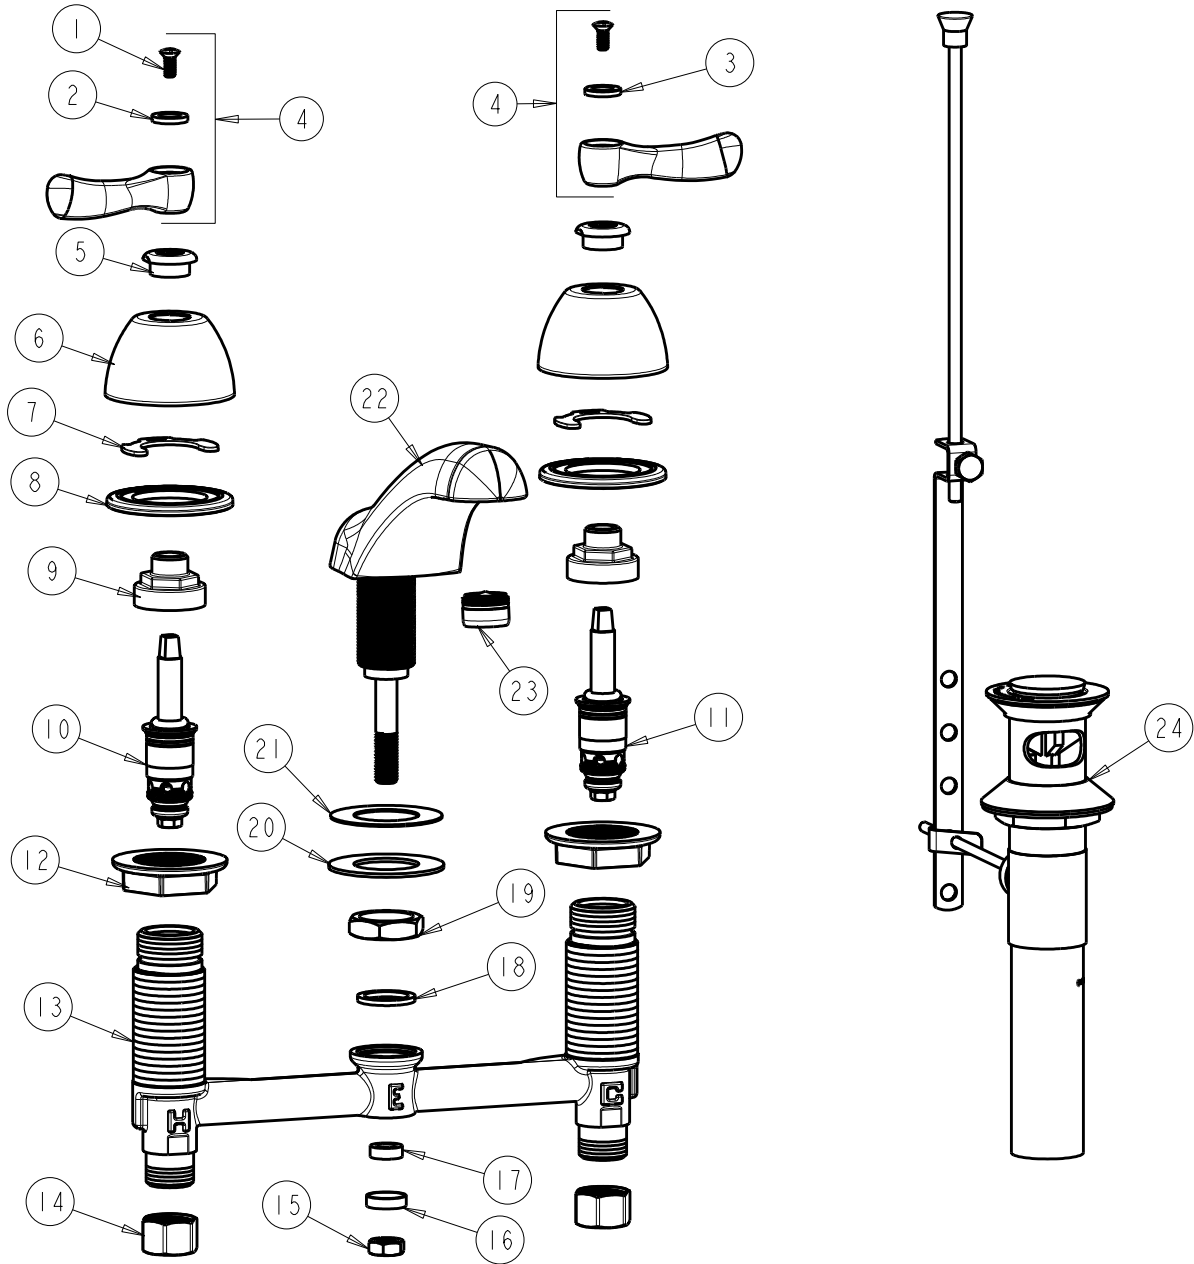

CHICAGO FAUCETS

a Geberit company

2100 South Clearwater Drive
Des Plaines, IL 60018
Phone: 847-803-5000
Fax: 847-803-5454
www.chicagofaucets.com

REPAIR PARTS

BY: SID DATE: 07-08-11
CHK: REV:

FITTING NO.

404-POABCP

SUBMITTED MODEL NO.

ITEM NO.

FOR TECHNICAL ASSISTANCE
1-800-TEC-TRUE (1-800-832-8783)

ITEM	PART NO.	DESCRIPTION	ITEM	PART NO.	DESCRIPTION
1	420-010JKRCF	SCREW, 10-32 UNC PH 1/2	13	—	BODY, VALVE
2	633-023JKNF	INDEX BUTTON (RED)	14	49-005JKRBF	COUPLING NUT
3	633-123JKNF	INDEX BUTTON (BLUE)	15	689-113JKRBF	NUT, 3/8-24 UNF X .56 X .22
4	390-PRJKCP	LEVER HANDLE ASSEMBLY (PAIR)	16	250-187JKRBF	RETAINER
5	422-113JKCP	ESCUTCHEON NUT	17	1797-129JKNF	RUBBER WASHER
6	250-082JKCP	ESCUTCHEON	18	250-200JKNF	GASKET
7	200-009JKNF	CLIP, RETAIN	19	250-054JKRBF	LOCKNUT
8	888-026JKNF	WASHER, SEALING	20	50-014JKNF	STEEL WASHER
9	274-014JKRBF	NUT, CAP	21	739-056JKNF	RUBBER WASHER
10	377-XTLHJKABNF	LH QUATURN CARTRIDGE	22	741-301KJKCP	CAST SPOUT ASSEMBLY
11	377-XTRHJKABNF	RH QUATURN CARTRIDGE	23	E12JKCP	SOFTFLO OUTLET
12	250-004JKNF	LOCKNUT	24	1222-KJKCP	POP-UP WASTE