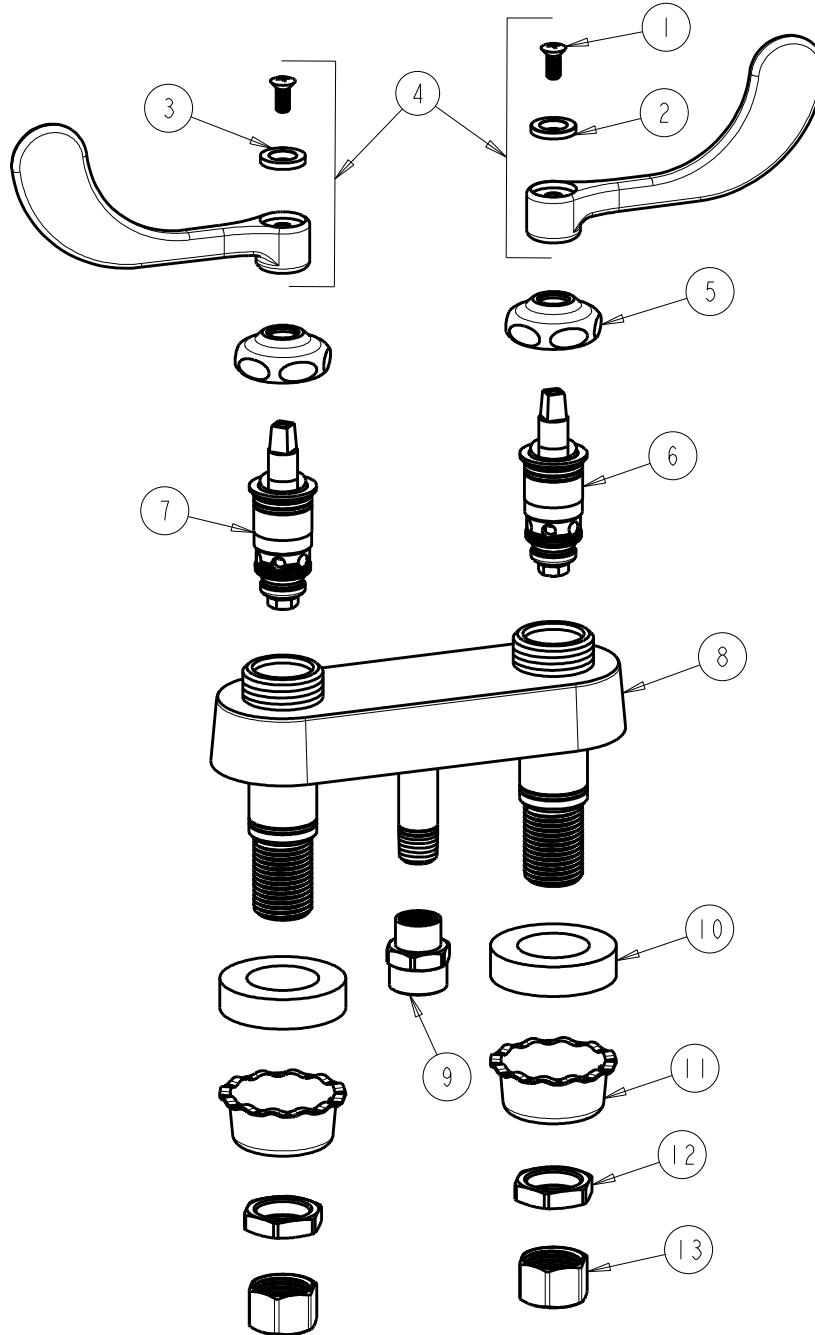

CHICAGO FAUCETS
a Geberit company

2100 South Clearwater Drive
Des Plaines, IL 60018
Phone: 847-803-5000
Fax: 847-803-5454
www.chicagofaucets.com

REPAIR PARTS

FITTING NO.

525-ABCP

SUBMITTED MODEL NO.

ITEM NO.

FOR TECHNICAL ASSISTANCE
1-800-TEC-TRUE (1-800-832-8783)

BY: SID DATE: 4-24-12
CHK: *[Signature]* REV:

ITEM	PART NO.	DESCRIPTION	ITEM	PART NO.	DESCRIPTION
1	420-010JKRCF	SCREW, 10-32 UNC PH 1/2	8	-----	VALVE BODY NOT SOLD SEPARATELY
2	633-123JKNF	INDEX BUTTON (BLUE)	9	1010-001JKRCF	ADAPTER 1/4 NPT X 3/8 NPT
3	633-023JKNF	INDEX BUTTON (RED)	10	555-313JKNF	WASHER
4	317-PRJKCP	HANDLE, 4" WRISTBLADE (PAIR)	11	1797-114JKNF	BASIN COCK WASHER
5	1-214JKCP	CAP	12	49-004JKRBF	LOCKNUT
6	1-099XTJKABNF	QUATURN CARTRIDGE (RH)	13	49-005JKRBF	COUPLING NUT
7	1-100XTJKABNF	QUATURN CARTRIDGE (LH)			