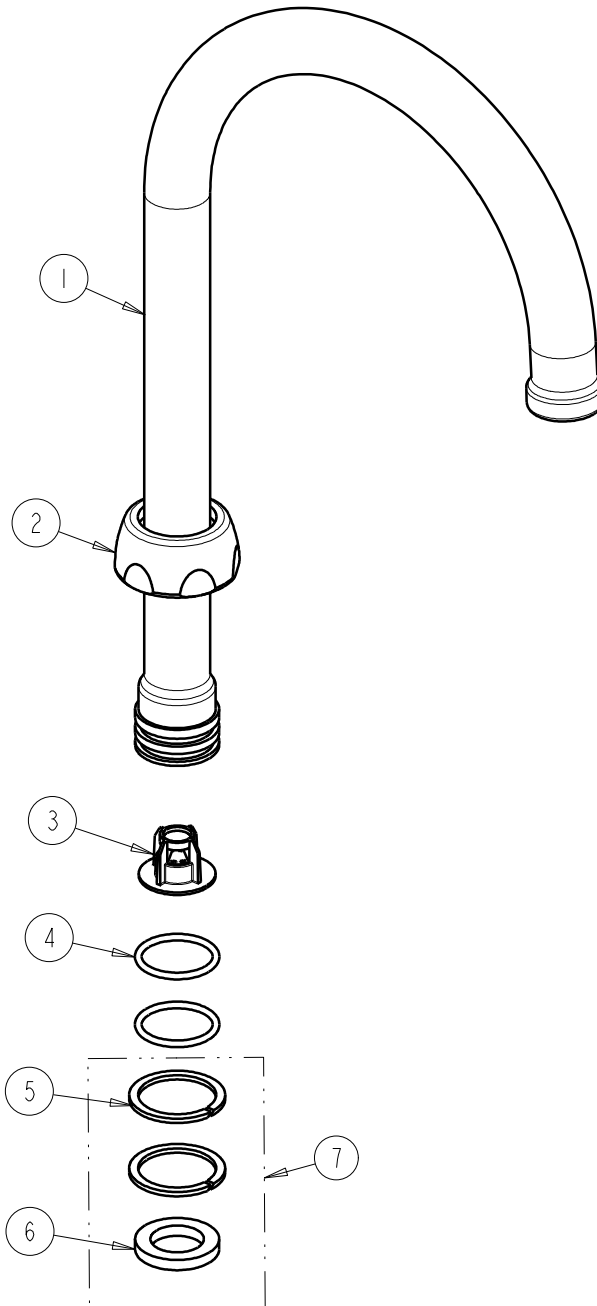

CHICAGO FAUCETS
a Geberit company

2100 South Clearwater Drive
Des Plaines, IL 60018
Phone: 847-803-5000
Fax: 847-803-5454
www.chicagofaucets.com

REPAIR PARTS

BY: JAR DATE: 02-15-10
CHK: *[Signature]* REV: 03-26-10

FITTING NO.

GN2FCJKCP

SUBMITTED MODEL NO.

ITEM NO.

FOR TECHNICAL ASSISTANCE
1-800-TEC-TRUE (1-800-832-8783)

ITEM	PART NO.	DESCRIPTION
1	---	TUBE SPOUT (PLAIN END)
2	1100-208JKCP	NUT, SPOUT 1-1/16-18 UNEF
3	50-043KJKNF	FLOW CONTROL 1.5 GPM
4	50-035JKNF	O RING 0.739 X .070
5	50-036JKNF	SPLIT WASHER
6	340-004JKNF	CELCON WASHER
7	225-TJKNF	KIT, BAG WASHERS