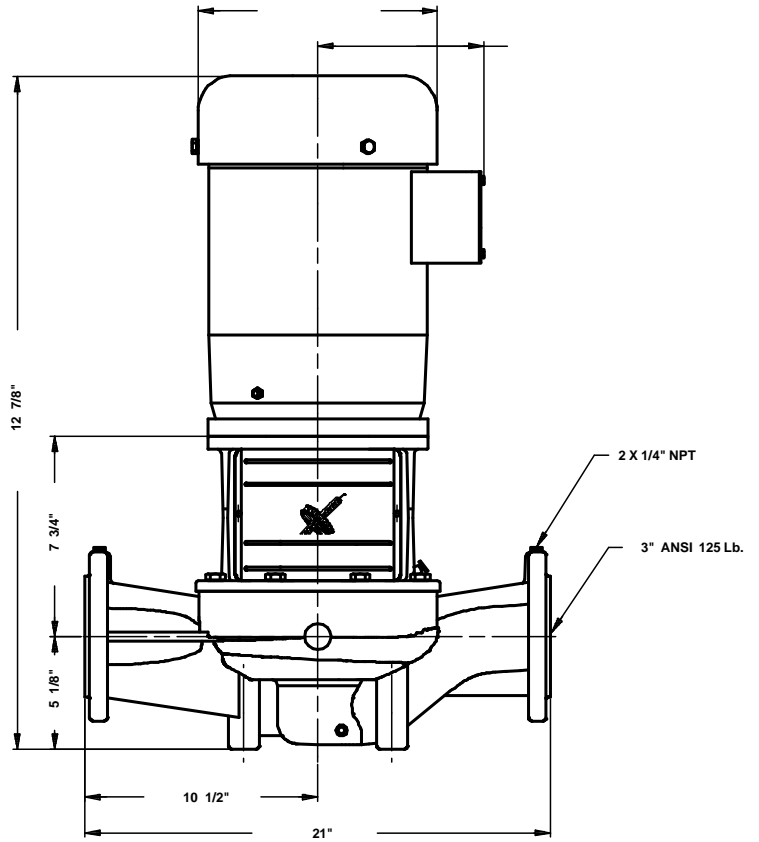

Company name: -
Created by: -
Phone: -
Fax: -
Date: -

Position	Count	Description	Unit price
		Main frequency: 60 Hz Others: Gross weight: 364 lb Shipping volume: 10.6 ft ³	

48Z90062 3.0 LP 6/6.6 60 Hz

Note! All units are in [mm] unless others are stated.
 Disclaimer: This simplified dimensional drawing does not show all details.