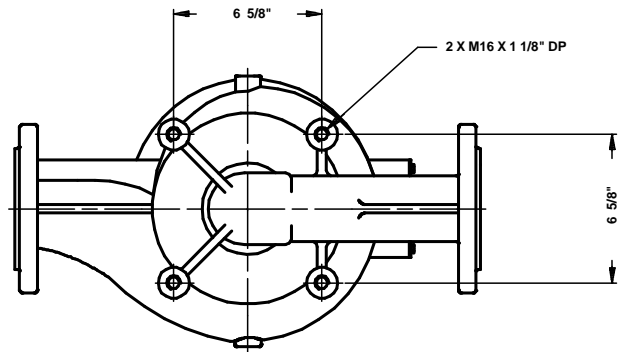

Company name: -
Created by: -
Phone: -
Fax: -
Date: -

Position	Count	Description	Unit price
		Main frequency: 60 Hz Others: Gross weight: 364 lb Shipping volume: 10.6 ft ³	

48Z90062 3.0 LP 6/6.6 60 Hz

Note! All units are in [mm] unless others are stated.
 Disclaimer: This simplified dimensional drawing does not show all details.