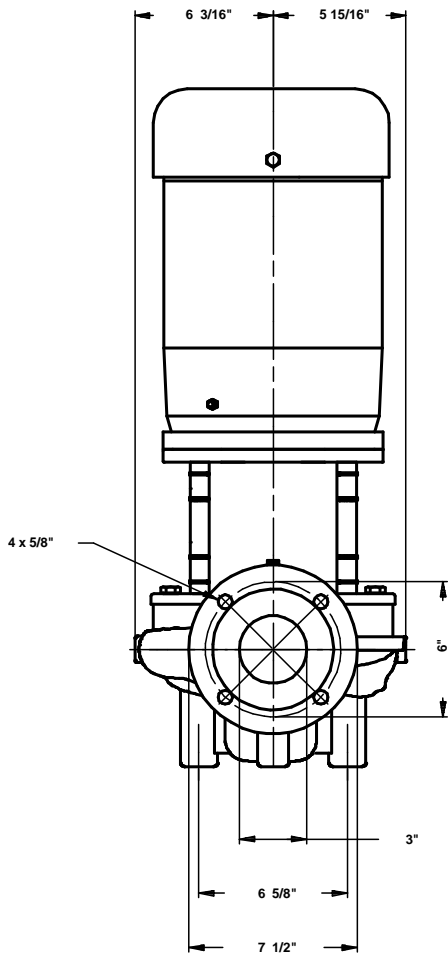

Company name: -
Created by: -
Phone: -
Fax: -
Date: -

Position	Count	Description	Unit price
		Main frequency: 60 Hz Others: Gross weight: 364 lb Shipping volume: 10.6 ft ³	

48Z90062 3.0 LP 6/6.6 60 Hz

Note! All units are in [mm] unless others are stated.
 Disclaimer: This simplified dimensional drawing does not show all details.