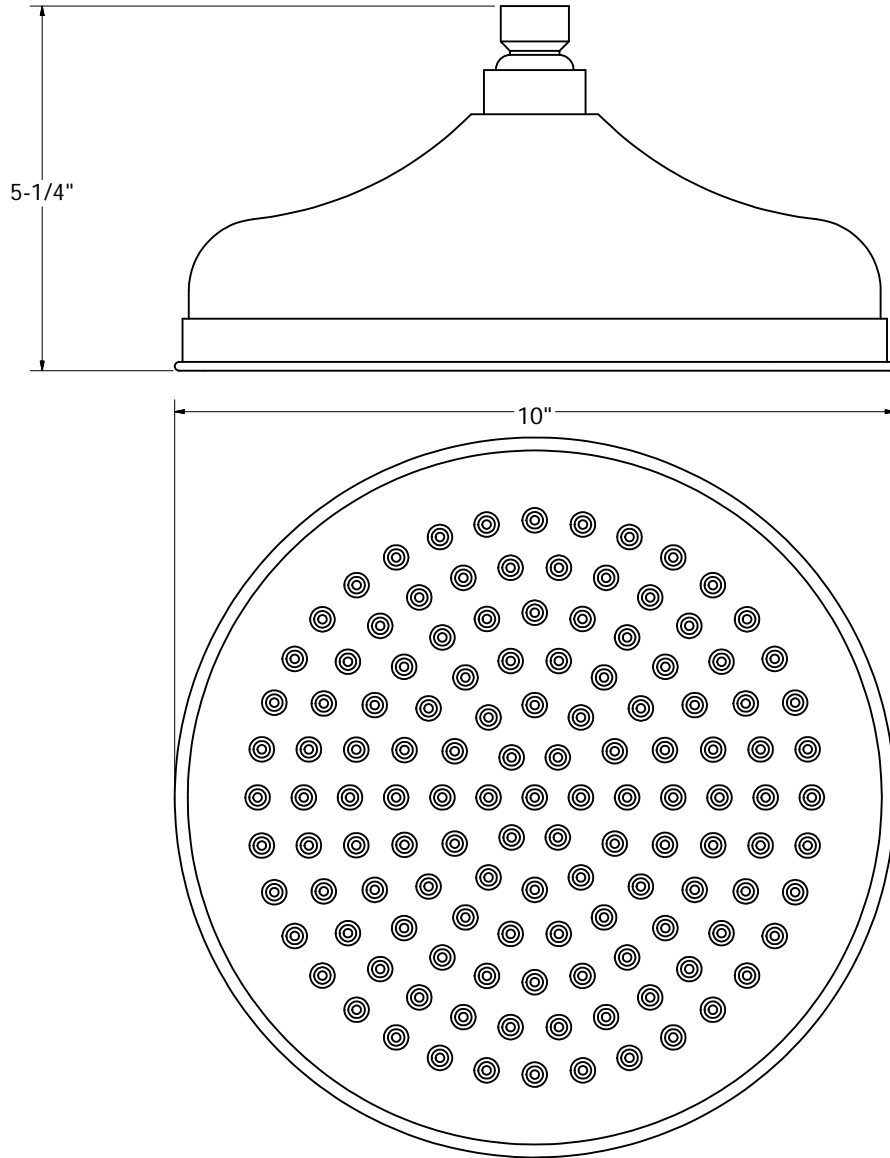

# SHOWER HEAD WITH RUBBER TIPS

PHONE NUMBER <b>1-800-355-6637</b> FAX NUMBER <b>1-800-462-6991</b> SCALE .75 : 1      DATE 01-04-13 SHEET <b>1 OF 1</b> DRAWN BY <b>ASHLEY KRALOVEC</b>	PART NO.	S01096	S0196BN	S0196RB	S0196WB
	FINISH	CHROME PLATED	BRUSHED NICKEL	OIL RUBBED BRONZE	OLD WORLD BRONZE
	SIZE	10"	10"	10"	10"