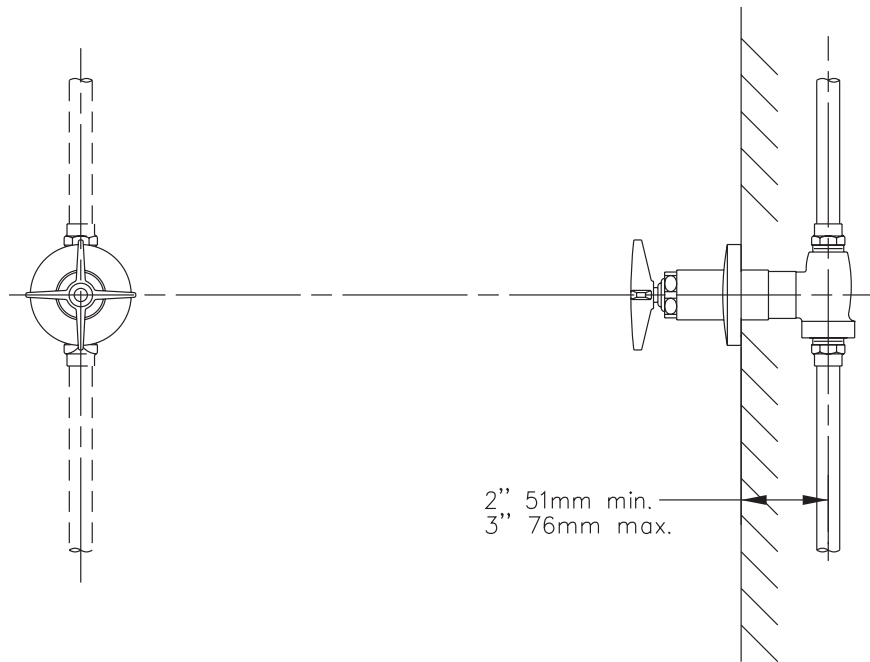

020 Volume Control Valve

Symmons concealed volume control valve with cross handle.

**SYMMONS PRODUCTS MEET
ANSI A112.18.1M**

Job/Location

.....
.....

Engineer

.....
.....

Contractor