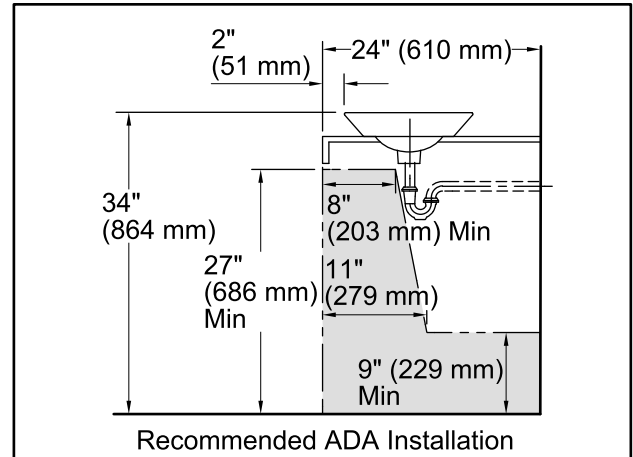

Features

- Vitreous china.
- Available as above-counter, countertop, or wall-mount installation.
- Round basin.
- Without overflow.
- No faucet holes; requires wall- or counter-mount faucet.
- Conical Bell® Design.
- 16-1/4" (413 mm) diameter

Recommended Accessories

K-7114 Pop-Up Drain
K-7129 Drain
K-9018 P-Trap
K-9655 Wall-mount Bracket

Components

Additional included component/s: Adjustable linkage.

ADA CSA B651 OBC

Codes/Standards

ASME A112.19.2/CSA B45.1
ADA
ICC/ANSI A117.1
CSA B651
OBC

Technical Information

All product dimensions are nominal.

Bowl configuration:	Single
Installation:	Above-counter
Bowl area (Only)	Diameter: 15-7/8" (403 mm) Water depth: 4-1/4" (108 mm)
Drain hole:	1-3/4" (44 mm)
Template:	1002980-7, required, included

Notes

Install this product according to the installation instructions.

Product does not have an overflow.

*Spout must be 5" (127 mm) long (min) for adequate clearance into the bathroom sink when installed with centerline as shown.