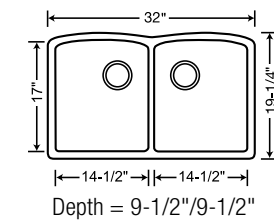

- 440185 White
- 440186 Biscuit
- 440184 Anthracite
- 440183 Metallic Gray
- 440182 Café Brown

CUSTOM ACCESSORIES

BLANCO DIAMOND™
DOUBLE BOWL
DUAL DECK
DESIGN