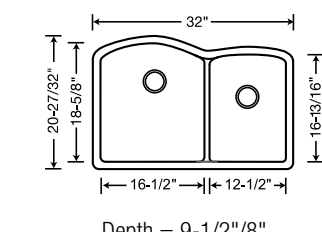

440492
Stainless Steel
Colander

440228
Cutting Board

220998
Stainless Steel
Grid

220999
Stainless Steel
Grid

CUSTOM ACCESSORIES

BLANCO DIAMOND™
1-3/4 BOWL
TRUE
UNDERMOUNT
DESIGN

440177 Café Brown

- 440180 White
- 440181 Biscuit
- 440179 Anthracite
- 440178 Metallic Gray
- 440177 Café Brown