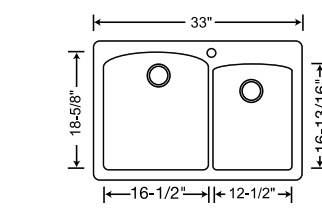

440492
Stainless Steel
Colander

440228
Cutting Board

220998
Stainless Steel
Grid

220999
Stainless Steel
Grid

CUSTOM ACCESSORIES

BLANCO DIAMOND™
1-3/4 BOWL
DUAL DECK
DESIGN

440217 Biscuit

- 440216 White
- 440217 Biscuit
- 440215 Anthracite
- 440214 Metallic Gray
- 440213 Café Brown