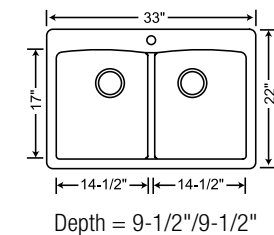

221008
Stainless Steel
Grid

221009
Stainless Steel
Grid

CUSTOM ACCESSORIES

BLANCO DIAMOND™
DOUBLE BOWL
DUAL DECK
DESIGN

440222 Biscuit

- 440221 White
- 440222 Biscuit
- 440220 Anthracite
- 440219 Metallic Gray
- 440218 Café Brown