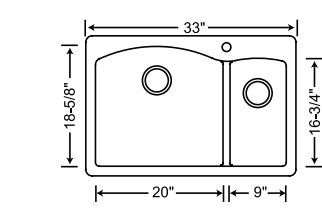

440492
Stainless Steel
Colander

440227
Cutting Board

221011
Stainless Steel
Grid

CUSTOM ACCESSORIES

BLANCO DIAMOND™
1-1/2 BOWL
DUAL DECK
DESIGN

440197 Café Brown

- 440200 White
- 440201 Biscuit
- 440199 Anthracite
- 440198 Metallic Gray
- 440197 Café Brown