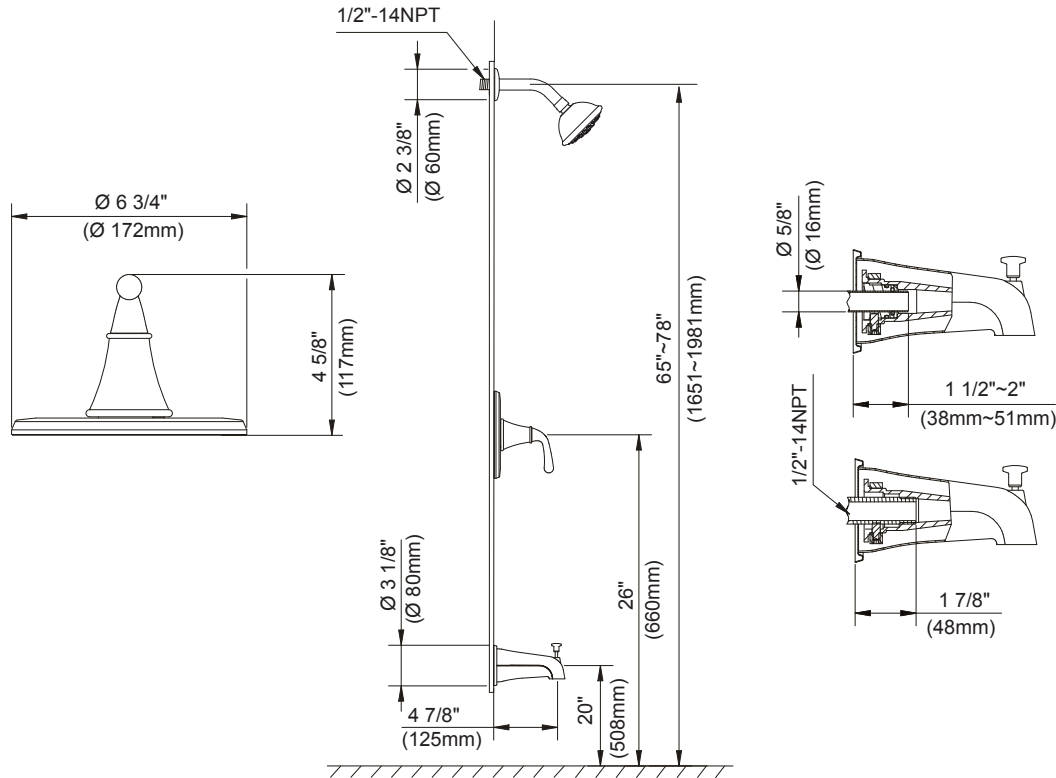

Submittal Information:

Job Name: _____
Contractor: _____

Location: _____
Contact #: _____