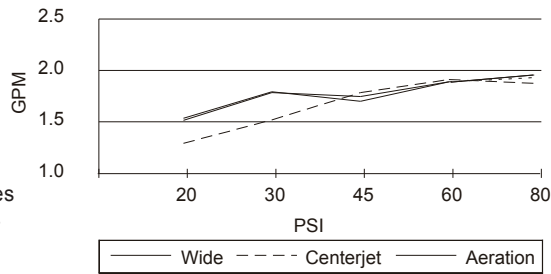

SPECIFICATIONS

BANNOCKBURN™ TRIM ONLY SINGLE HANDLE PRESSURE BALANCE TUB & SHOWER FAUCET

Model

D502056T (Tub & Shower trim)
D512556T (Shower only trim)

Description

- Boost 3F Showerhead D460047
- 6" metal showerarm
- Diverter on spout
- Use with valve: D1120 series (w/ stops) or D1150 series (w/o stops) or D1125 series (w/ stops) or D1155 series (w/o stops)
- 2.0gpm(7.6L/min) maximum aerator @80 psi

Standards

• UPC/cUPC

• Energy Policy Act of 1992

• ASME A112.18.1M/A112.18.1

• ADA Accessibility Guidelines for Buildings and Facilities - 4.27.4 Controls and Mechanisms

Warranty

Danze products are covered by a manufacturer's limited "lifetime" warranty for manufacturing defects.

Flow Rate

Finishes Available

- Chrome
- Other: Refer to Price List for additional finish