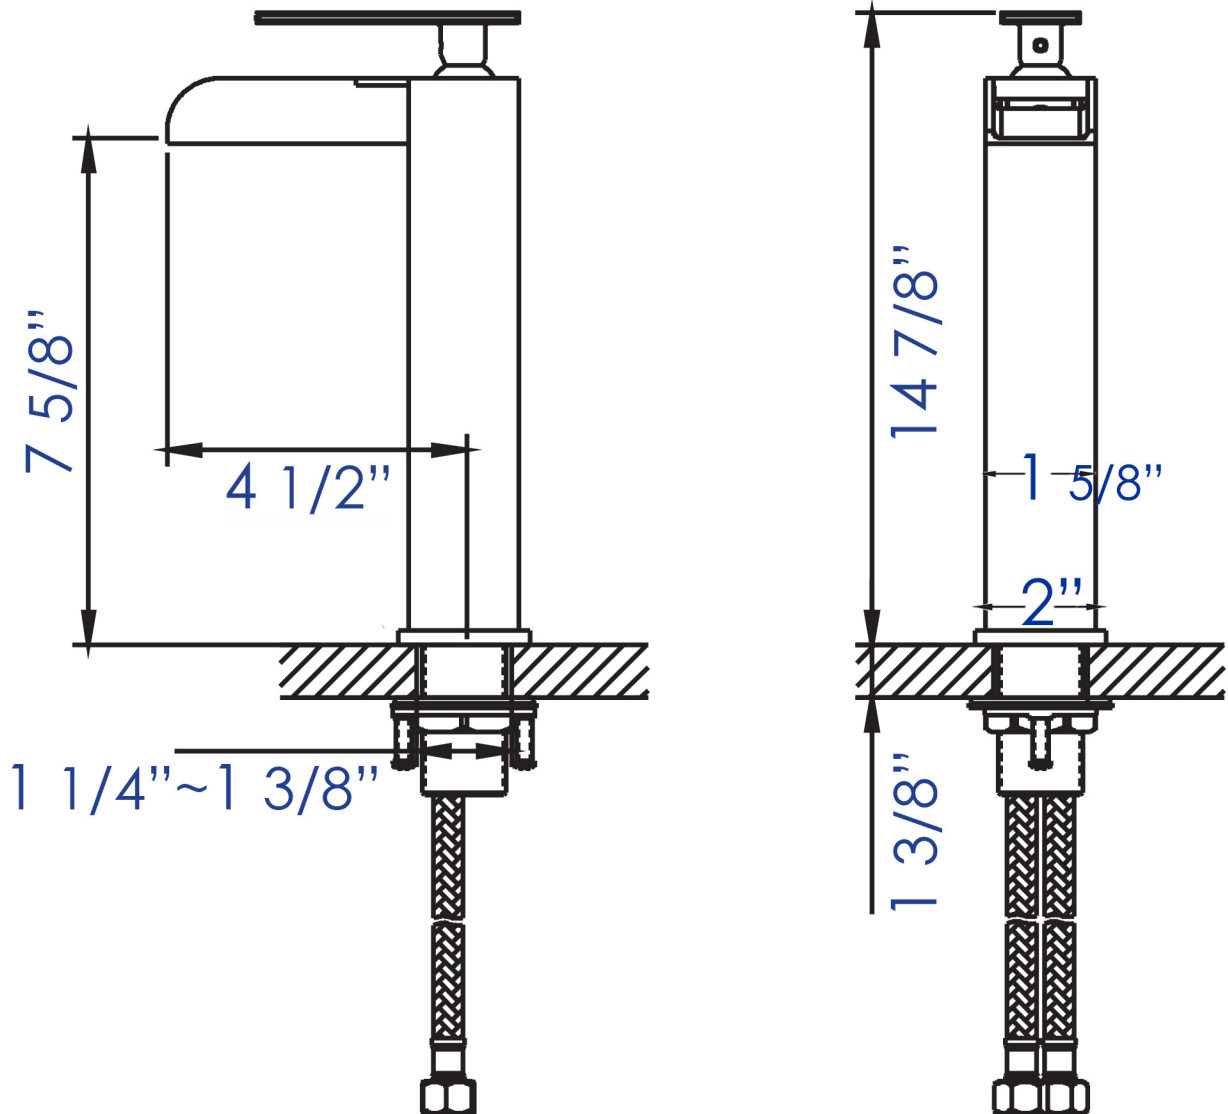

AB1597

Single Hole Tall Waterfall Bathroom Faucet

Note: All product dimensions are approximate and should be verified on site prior to installation.
Visit www.ALFIbrand.com for more information.