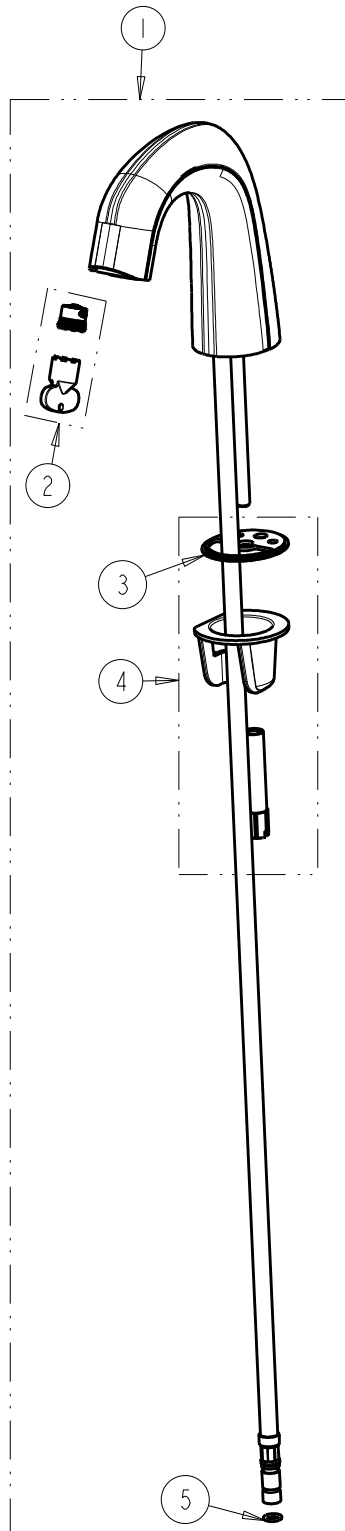

FOR TECHNICAL ASSISTANCE
1-800-TEC-TRUE (1-800-832-8783)

REPAIR PARTS

BY: JAR DATE: 05-01-15

CHK: *JAR* REV:

FITTING NO.

EQ-D1-SSPS_SERIES

SUBMITTED MODEL NO.

ITEM NO.

NOTE:
ITEM 3 INCLUDES DECK GASKET FOR EACH SPOUT DESIGN
AND HOSE O-RINGS.

ITEM	PART NO.	DESCRIPTION
1	EQ-D12B-KJKABCP	KIT, EQ CURVED ZINC SPOUT w/ 1.0 GPM
2	243.146.AB.1	KIT, OUTLET FOR EQ 1.0 GPM
3	243.150.AB.1	KIT, SPOUT SEAL EQ SERIES
4	243.147.00.1	KIT, HARDWARE FOR EQ CURVED SPOUT
5	-----	O-RING #011, DRINKING WATER COMPLIANT
6	EQ-A12-KJKCP	KIT, 4" COVER PLATE - EQ CURVED/HIGHARC
7	EQ-A13-KJKCP	KIT, 8" COVER PLATE - EQ CURVED/HIGHARC
8	243.181.00.1	KIT, HARDWARE FOR EQ COVER PLATES

FITTING NO.

EQ-22KJKABNF

SUBMITTED MODEL NO.

ITEM NO.

FOR TECHNICAL ASSISTANCE
1-800-TEC-TRUE (1-800-832-8783)

ITEM	PART NO.	DESCRIPTION
1	EQ-22KJKABNF	CONTROL BOX ASSY EQ IR BATT DS MECH
2	-----	SCREW, #8 X 1-1/4" LONG PLASTITE TYPE
3	243.154.00.1	SSPS POWER CELL FOR EQ
4	243.152.AB.1	SOLENOID VALVE, DN5
5	243.158.00.1	CONTROL BOX HARDWARE KIT FOR EQ
6	-----	BONNET HEX SCREW, M4x0.7x16mm
7	243.155.AB.1	REBUILD KIT FOR EQ DS MECH
8	550-009KJKABNF	CHECK-CARTRIDGE
9	-----	O-RING #011, DRINKING WATER COMPLIANT
10	243.157.AB.1	INLET SUPPLY HOSE FOR EQ
11	3300-005JKABNF	FILTER/SCREEN
12	243.159.AB.1	KIT, SEALS AND CHECKS FOR EQ