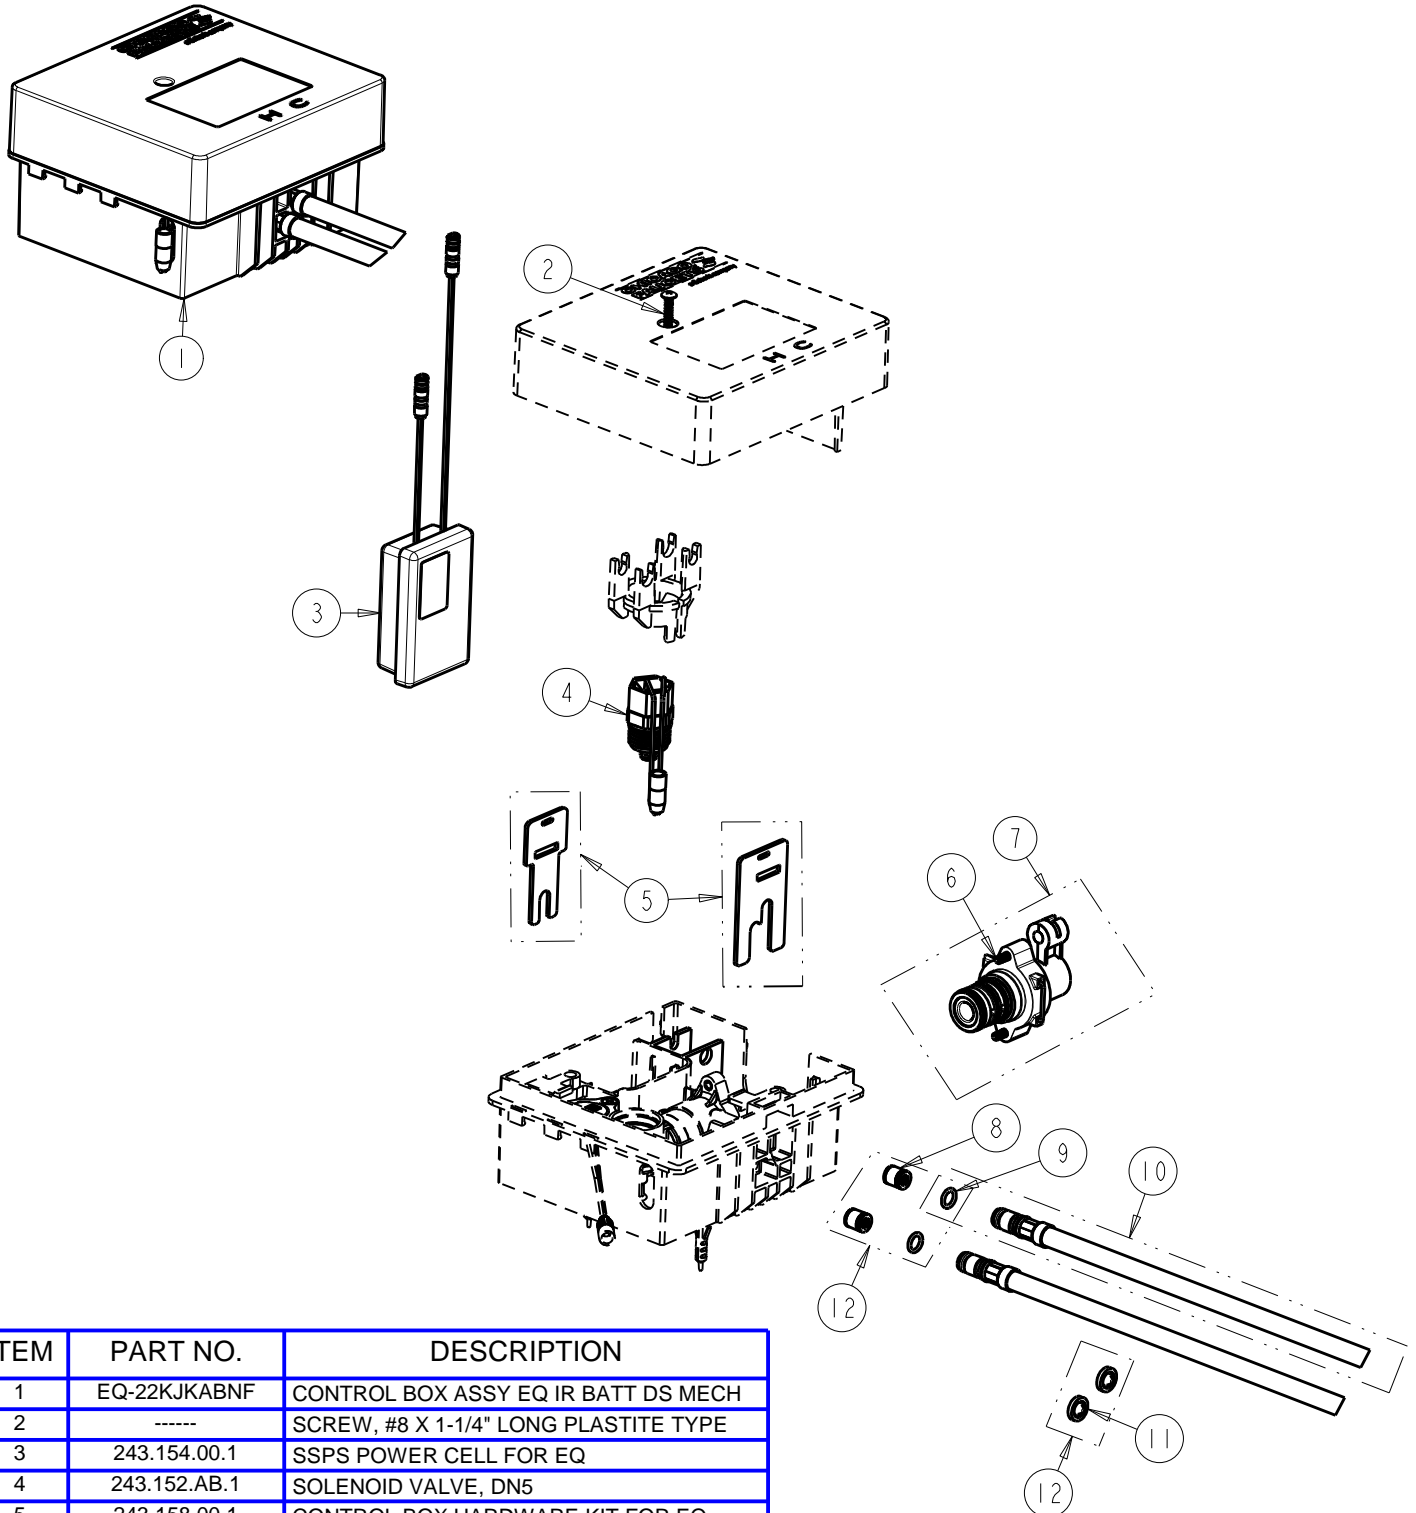

NOTE:
ITEM 3 INCLUDES DECK GASKET FOR EACH SPOUT DESIGN
AND HOSE O-RINGS.

ITEM	PART NO.	DESCRIPTION
1	EQ-D12B-KJKABCP	KIT, EQ CURVED ZINC SPOUT w/ 1.0 GPM
2	243.146.AB.1	KIT, OUTLET FOR EQ 1.0 GPM
3	243.150.AB.1	KIT, SPOUT SEAL EQ SERIES
4	243.147.00.1	KIT, HARDWARE FOR EQ CURVED SPOUT
5	-----	O-RING #011, DRINKING WATER COMPLIANT
6	EQ-A12-KJKCP	KIT, 4" COVER PLATE - EQ CURVED/HIGHARC
7	EQ-A13-KJKCP	KIT, 8" COVER PLATE - EQ CURVED/HIGHARC
8	243.181.00.1	KIT, HARDWARE FOR EQ COVER PLATES

CHICAGO FAUCETS 

a Geberit company

2100 South Clearwater Drive
Des Plaines, IL 60018
Phone: 847-803-5000
Fax: 847-803-5454
www.chicagofaucets.com

REPAIR PARTS

BY: JAR DATE: 12-08-14

CHK: *JAR* REV: 06-17-15

FITTING NO.

EQ-22KJKABNF

SUBMITTED MODEL NO.

ITEM NO.

FOR TECHNICAL ASSISTANCE
1-800-TEC-TRUE (1-800-832-8783)

ITEM	PART NO.	DESCRIPTION
1	EQ-22KJKABNF	CONTROL BOX ASSY EQ IR BATT DS MECH
2	-----	SCREW, #8 X 1-1/4" LONG PLASTITE TYPE
3	243.154.00.1	SSPS POWER CELL FOR EQ
4	243.152.AB.1	SOLENOID VALVE, DN5
5	243.158.00.1	CONTROL BOX HARDWARE KIT FOR EQ
6	-----	BONNET HEX SCREW, M4x0.7x16mm
7	243.155.AB.1	REBUILD KIT FOR EQ DS MECH
8	550-009KJKABNF	CHECK-CARTRIDGE
9	-----	O-RING #011, DRINKING WATER COMPLIANT
10	243.157.AB.1	INLET SUPPLY HOSE FOR EQ
11	3300-005JKABNF	FILTER/SCREEN
12	243.159.AB.1	KIT, SEALS AND CHECKS FOR EQ