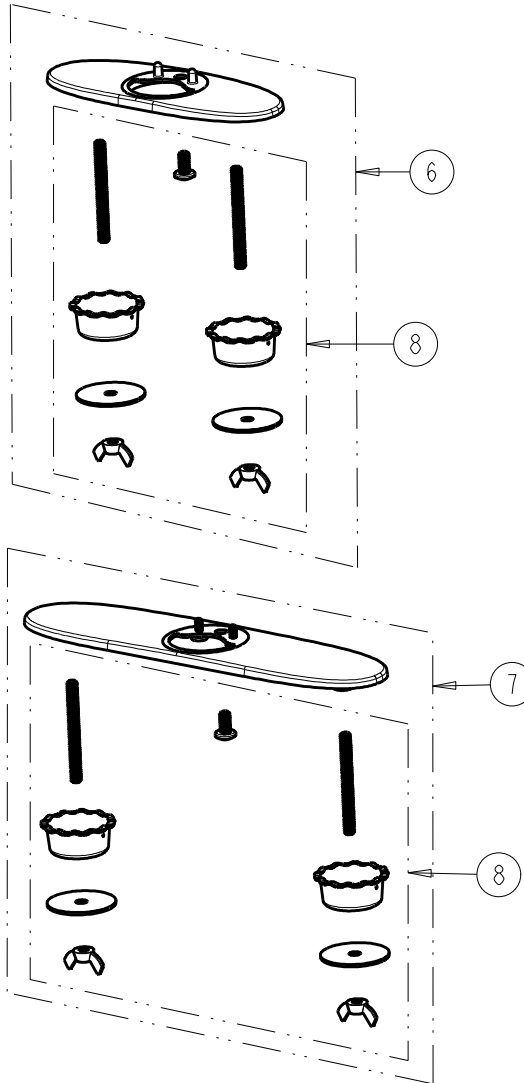

FOR TECHNICAL ASSISTANCE
1-800-TEC-TRUE (1-800-832-8783)

REPAIR PARTS

BY: JAR DATE: 05-01-15

CHK: *JAR* REV:

FITTING NO.

EQ-D1-SSPS_SERIES

SUBMITTED MODEL NO.

ITEM NO.

NOTE:
ITEM 3 INCLUDES DECK GASKET FOR EACH SPOUT DESIGN
AND HOSE O-RINGS.

ITEM	PART NO.	DESCRIPTION
1	EQ-D12B-KJKABCP	KIT, EQ CURVED ZINC SPOUT w/ 1.0 GPM
2	243.146.AB.1	KIT, OUTLET FOR EQ 1.0 GPM
3	243.150.AB.1	KIT, SPOUT SEAL EQ SERIES
4	243.147.00.1	KIT, HARDWARE FOR EQ CURVED SPOUT
5	-----	O-RING #011, DRINKING WATER COMPLIANT
6	EQ-A12-KJKCP	KIT, 4" COVER PLATE - EQ CURVED/HIGHARC
7	EQ-A13-KJKCP	KIT, 8" COVER PLATE - EQ CURVED/HIGHARC
8	243.181.00.1	KIT, HARDWARE FOR EQ COVER PLATES

FITTING NO.

EQ-22KJKABNF

SUBMITTED MODEL NO.

ITEM NO.

FOR TECHNICAL ASSISTANCE
1-800-TEC-TRUE (1-800-832-8783)

ITEM	PART NO.	DESCRIPTION
1	EQ-22KJKABNF	CONTROL BOX ASSY EQ IR BATT DS MECH
2	-----	SCREW, #8 X 1-1/4" LONG PLASTITE TYPE
3	243.154.00.1	SSPS POWER CELL FOR EQ
4	243.152.AB.1	SOLENOID VALVE, DN5
5	243.158.00.1	CONTROL BOX HARDWARE KIT FOR EQ
6	-----	BONNET HEX SCREW, M4x0.7x16mm
7	243.155.AB.1	REBUILD KIT FOR EQ DS MECH
8	550-009KJKABNF	CHECK-CARTRIDGE
9	-----	O-RING #011, DRINKING WATER COMPLIANT
10	243.157.AB.1	INLET SUPPLY HOSE FOR EQ
11	3300-005JKABNF	FILTER/SCREEN
12	243.159.AB.1	KIT, SEALS AND CHECKS FOR EQ