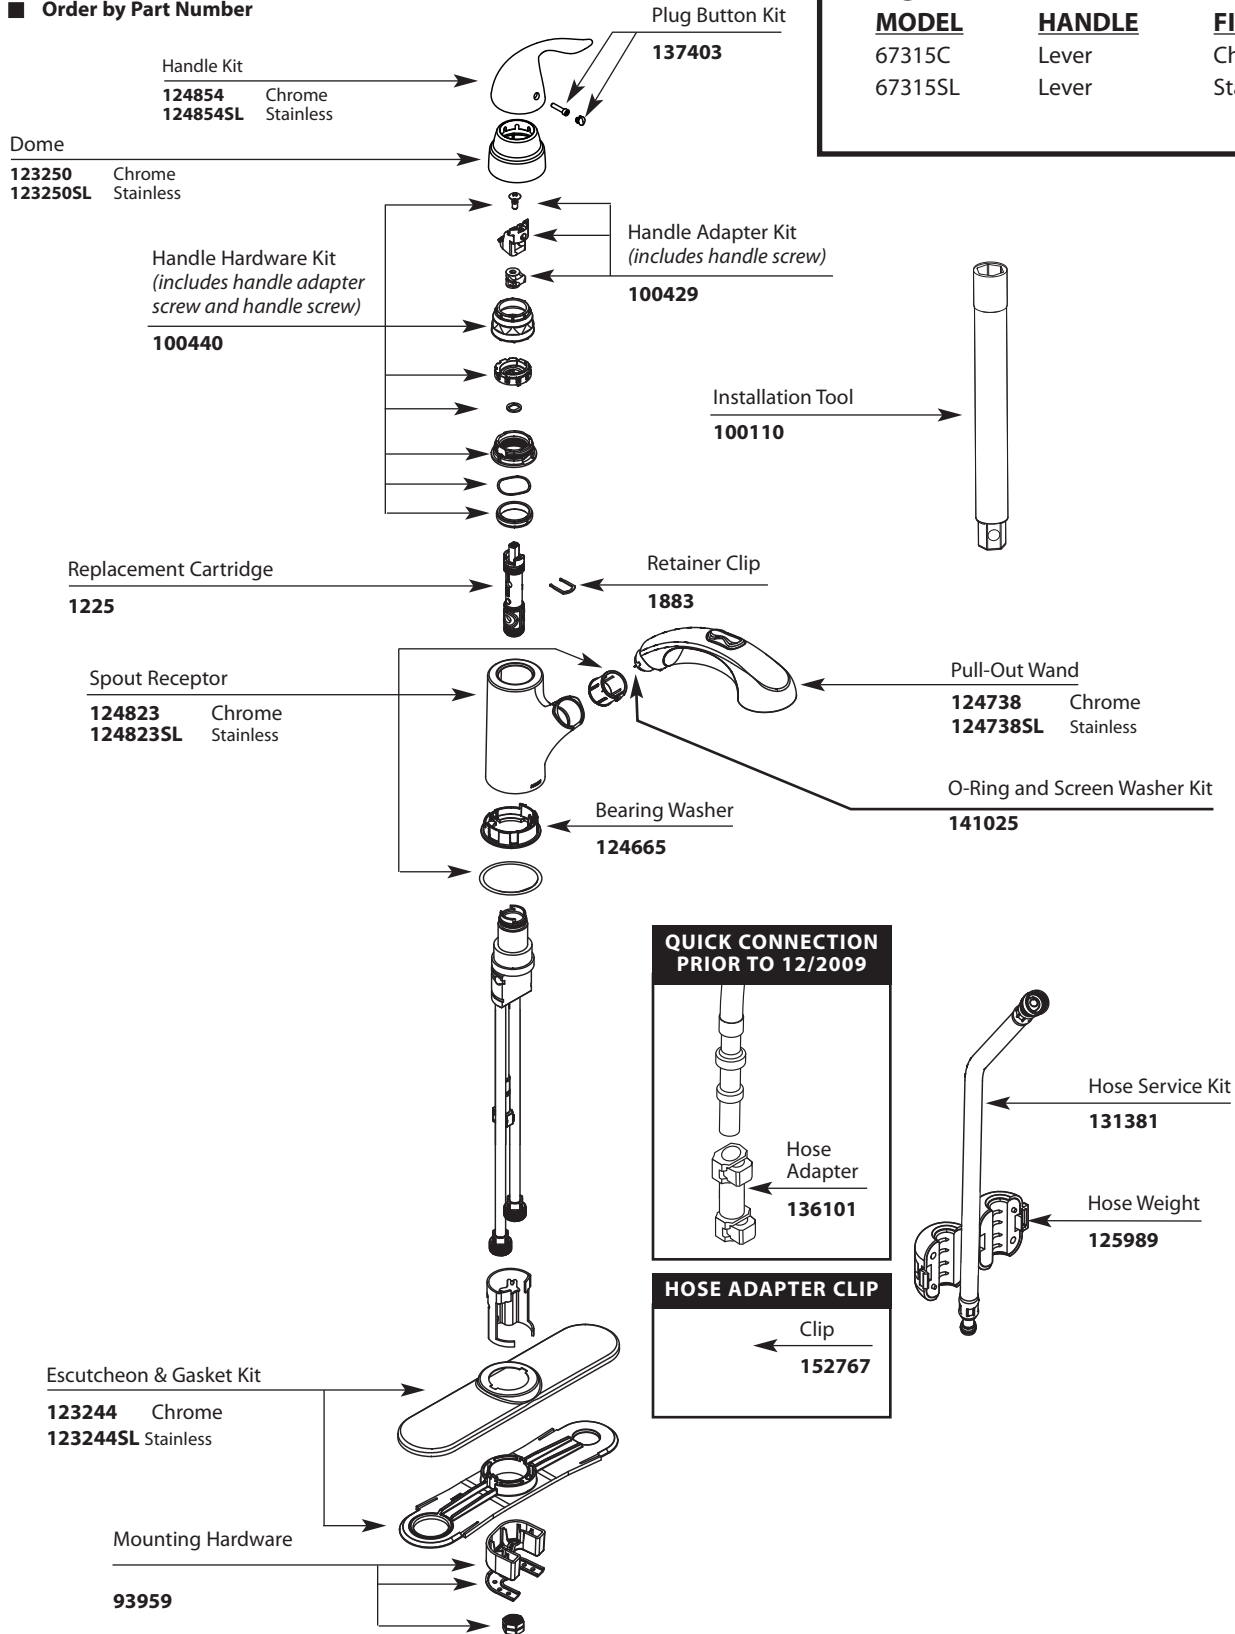

Buy it for looks. Buy it for life.®

■ Order by Part Number

There is more than 1 version of this model.
Page down to identify the version you have.

Illustrated Parts

Integra®	
Single Control Kitchen Pullout Faucet	
MODEL	FINISH
67315C	Chrome
67315CSL	Classic Stainless

HANDLE PLUG BUTTON PRIOR TO 1/2011

Plug Button Kit
137403

Buy it for looks. Buy it for life.®

Illustrated Parts

■ Order by Part Number

Integra® Single Control Kitchen Pullout Faucet		
MODEL	HANDLE	FINISH
67315C	Lever	Chrome
67315SL	Lever	Stainless

Buy it for looks. Buy it for life.®

■ Order by Part Number

* Models before 10/06

Illustrated Parts

Integra®		
Single Control Kitchen Pullout Faucet		
MODEL	HANDLE	FINISH
67315	Lever	Chrome/Glacier
67315C	Lever	Chrome
67315BC	Lever	Brushed Chrome