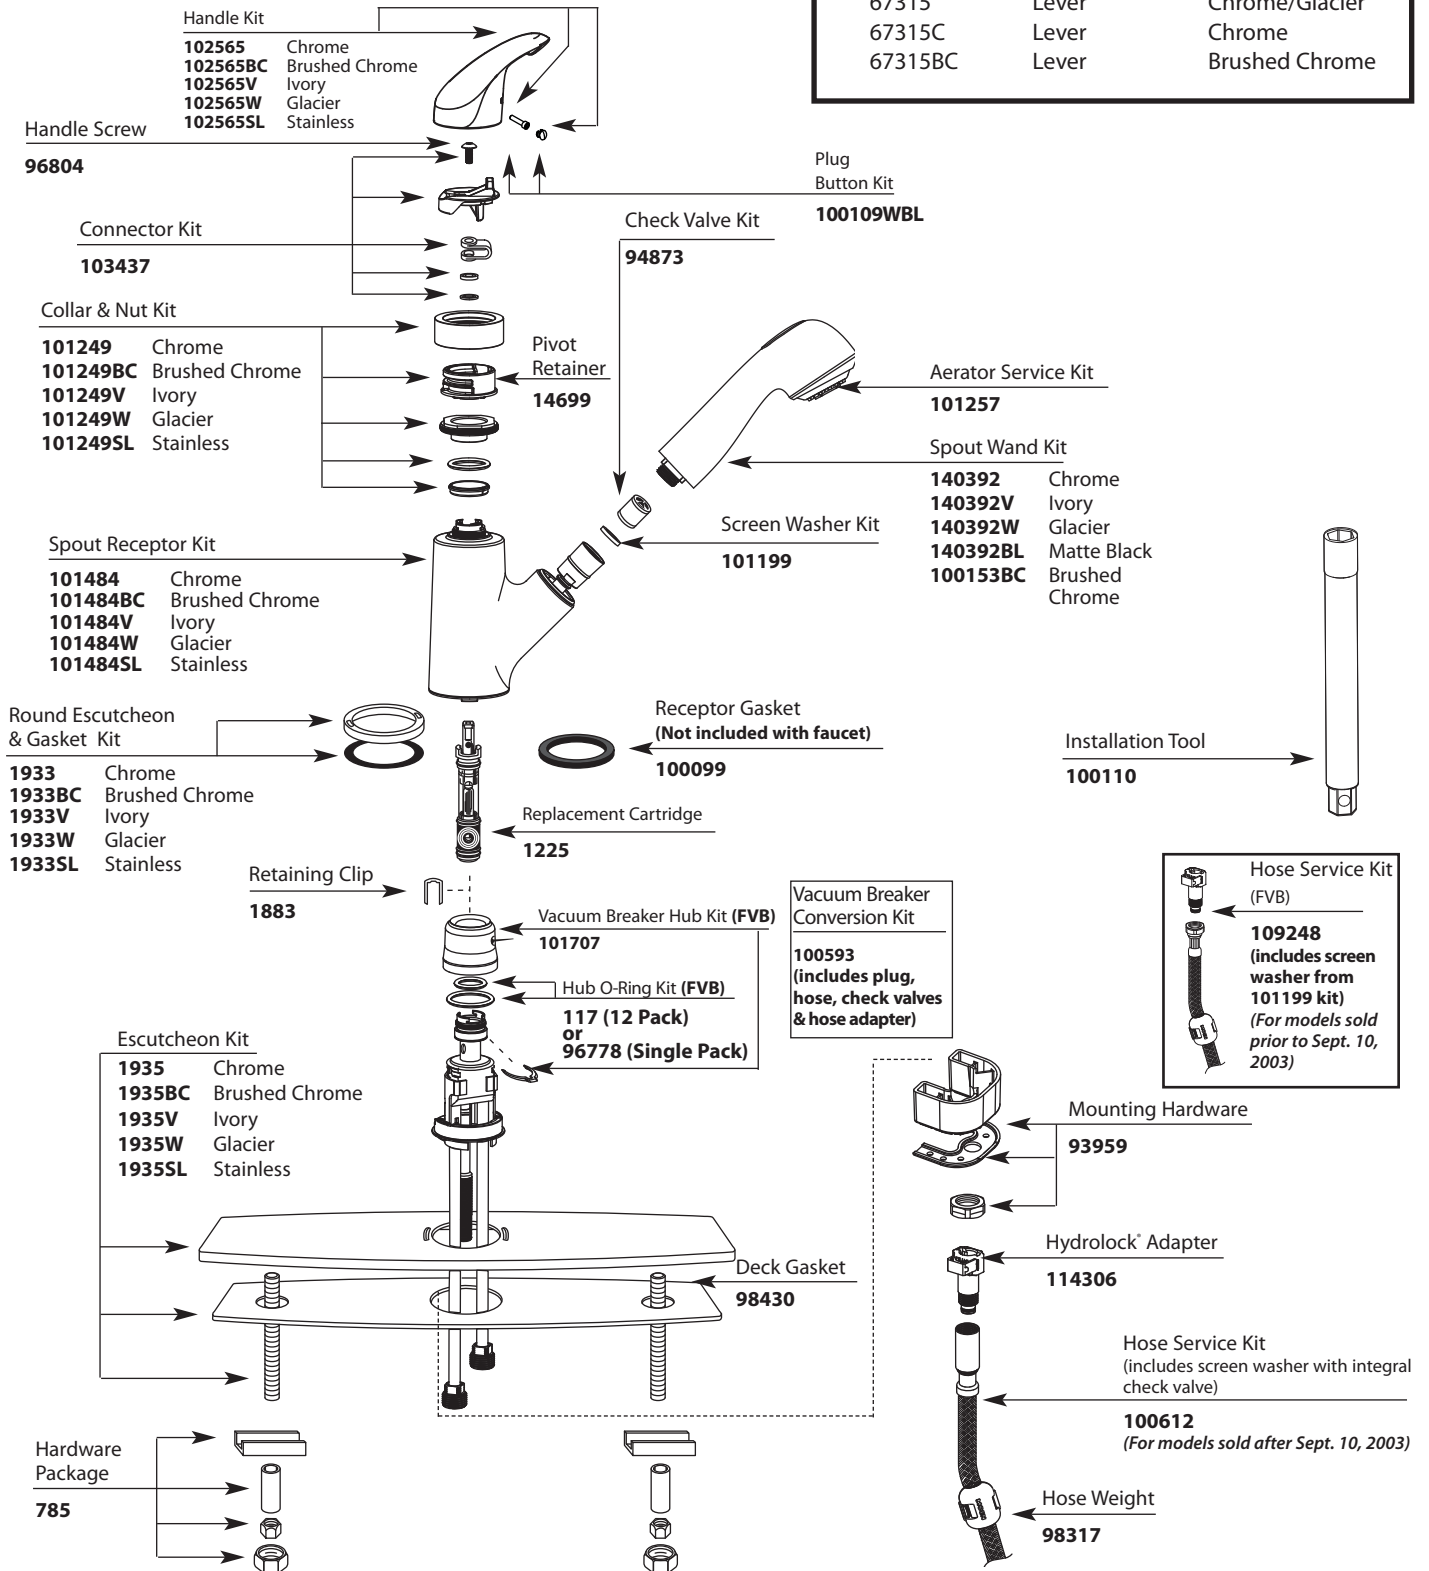

Buy it for looks. Buy it for life.®

■ Order by Part Number

There is more than 1 version of this model.
Page down to identify the version you have.

Illustrated Parts

Integra®	
Single Control Kitchen Pullout Faucet	
MODEL	FINISH
67315C	Chrome
67315CSL	Classic Stainless

HANDLE PLUG BUTTON PRIOR TO 1/2011

Plug Button Kit
137403

Buy it for looks. Buy it for life.®

Illustrated Parts

■ Order by Part Number

Integra® Single Control Kitchen Pullout Faucet		
MODEL	HANDLE	FINISH
67315C	Lever	Chrome
67315SL	Lever	Stainless

Buy it for looks. Buy it for life.®

■ Order by Part Number

* Models before 10/06

Illustrated Parts

Integra®		
Single Control Kitchen Pullout Faucet		
MODEL	HANDLE	FINISH
67315	Lever	Chrome/Glacier
67315C	Lever	Chrome
67315BC	Lever	Brushed Chrome