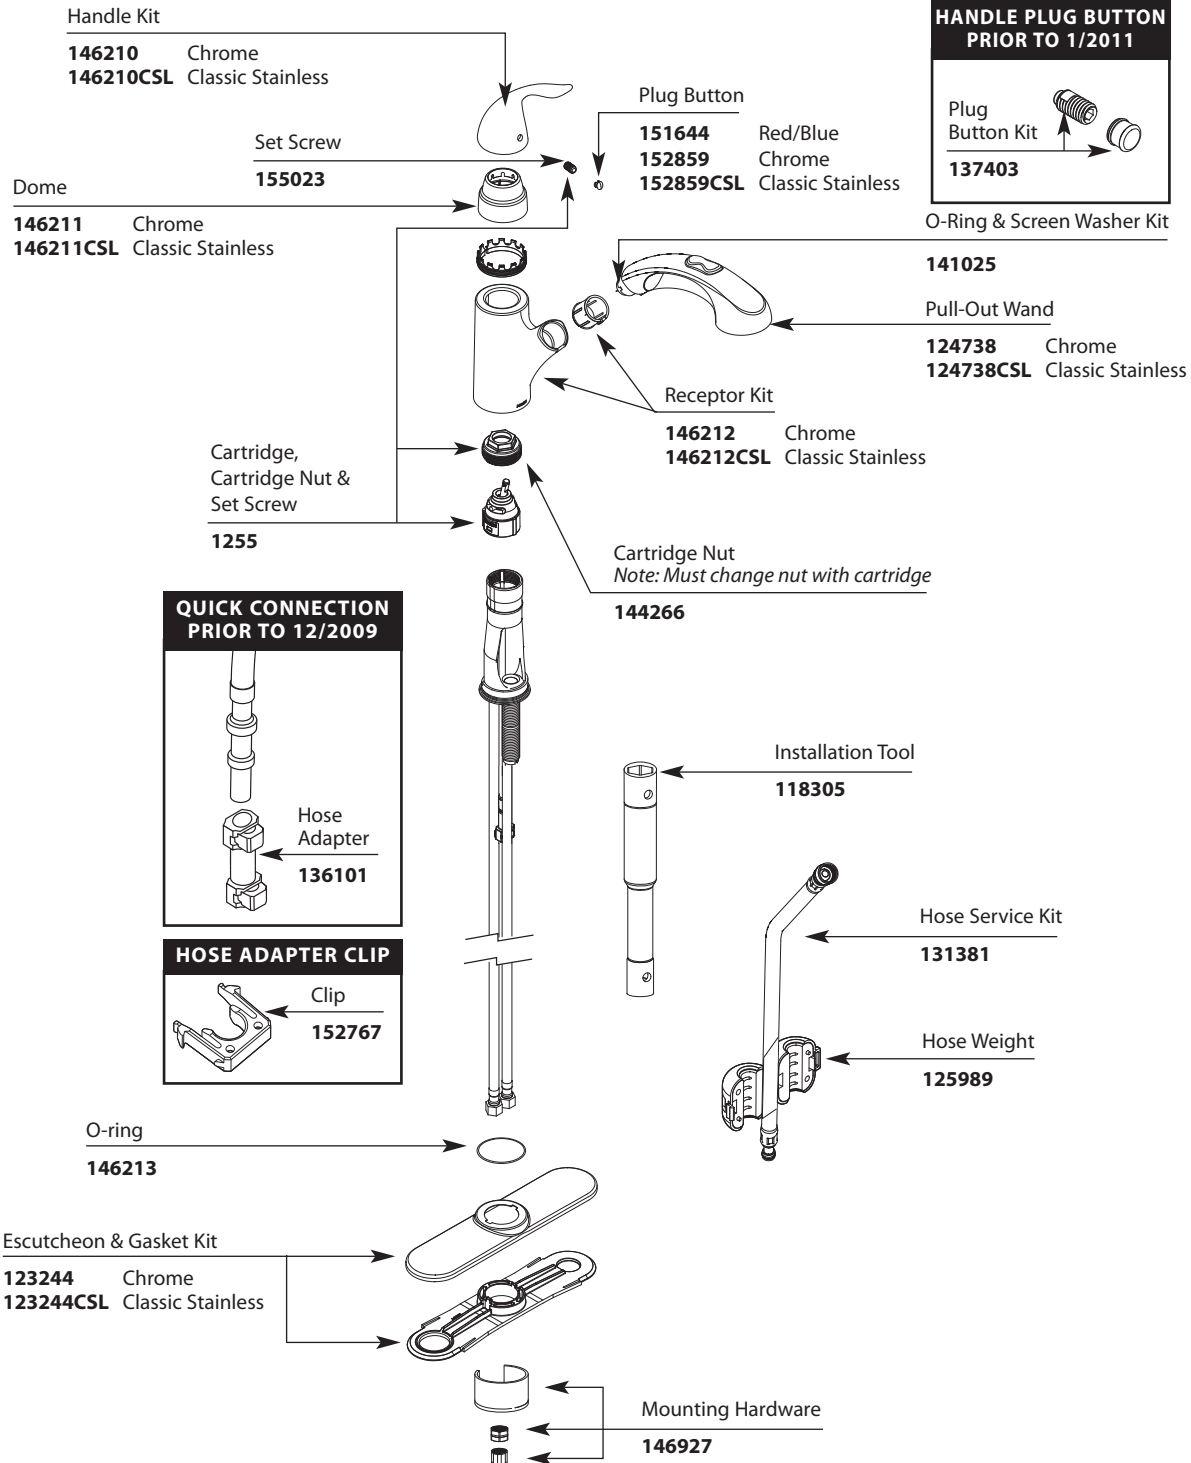

Buy it for looks. Buy it for life.®

■ Order by Part Number

There is more than 1 version of this model.
Page down to identify the version you have.

Illustrated Parts

Integra®	
Single Control Kitchen Pullout Faucet	
MODEL	FINISH
67315C	Chrome
67315CSL	Classic Stainless

HANDLE PLUG BUTTON PRIOR TO 1/2011

Plug Button Kit
137403

Buy it for looks. Buy it for life.®

Illustrated Parts

■ Order by Part Number

Integra® Single Control Kitchen Pullout Faucet		
MODEL	HANDLE	FINISH
67315C	Lever	Chrome
67315SL	Lever	Stainless

Buy it for looks. Buy it for life.®

■ Order by Part Number

* Models before 10/06

Illustrated Parts

Integra®		
Single Control Kitchen Pullout Faucet		
MODEL	HANDLE	FINISH
67315	Lever	Chrome/Glacier
67315C	Lever	Chrome
67315BC	Lever	Brushed Chrome