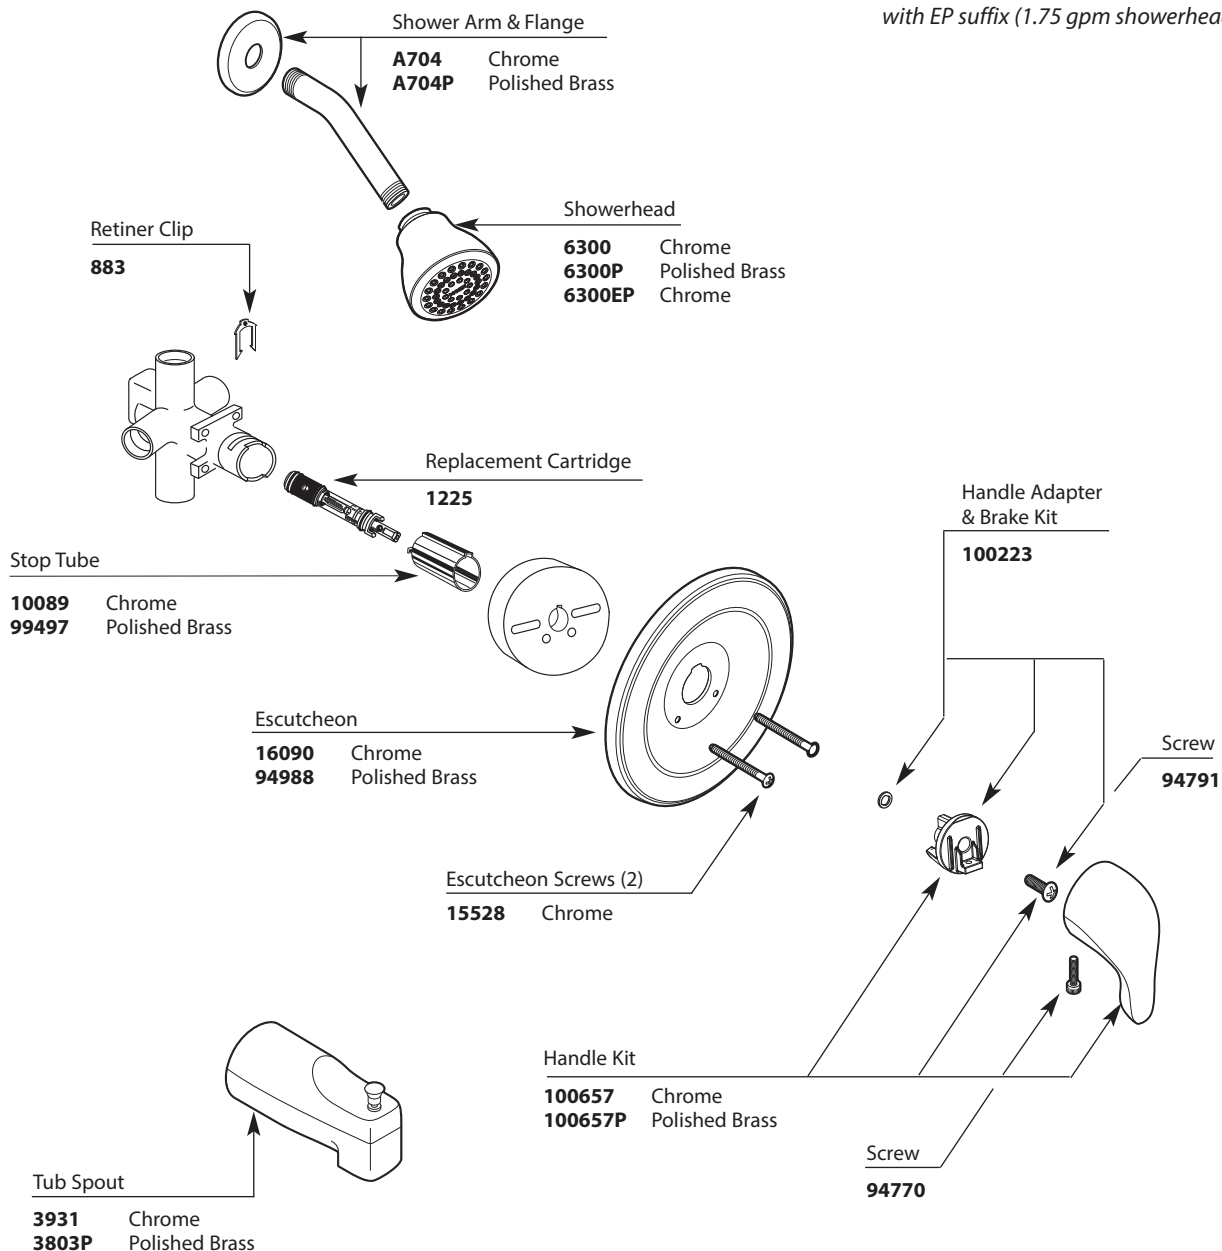

Buy it for looks. Buy it for life.®

Illustrated Parts

There is more than 1 version of this model. Page down to identify the version you have.

■ Order by Part Number

CHATEAU® Single-Handle Tub/Shower					
Valve Trim	Shower Only		Tub/Shower	Discontinued	
MODEL	MODEL		MODEL	MODEL	MODEL
TL470 Chrome	TL473 Chrome		TL471 Chrome	TL470P	TL471CP
	TL473EP Chrome		TL471EP Chrome	L2720	L2719
				L2605	L2739 Series
				L2625 Series	L2675
				TL471P	L2789
				TL471W	L82519

*All models include a 2.5 gpm showerhead except those with EP suffix (1.75 gpm showerhead)

Buy it for looks. Buy it for life.®

Illustrated Parts

■ Order by Part Number

CHATEAU® Single-Handle Tub/Shower			
<u>Valve Trim</u>	<u>Shower Only</u>	<u>Tub/Shower</u>	<u>Discontinued</u>
MODEL	MODEL	MODEL	MODEL MODEL
TL470 Chrome	TL473 Chrome	TL471 Chrome	TL470P TL471CP
			L2720 L2719
			L2605 L2739 Series
			L2625 Series L2675
			TL471P L2789
			TL471W L82519