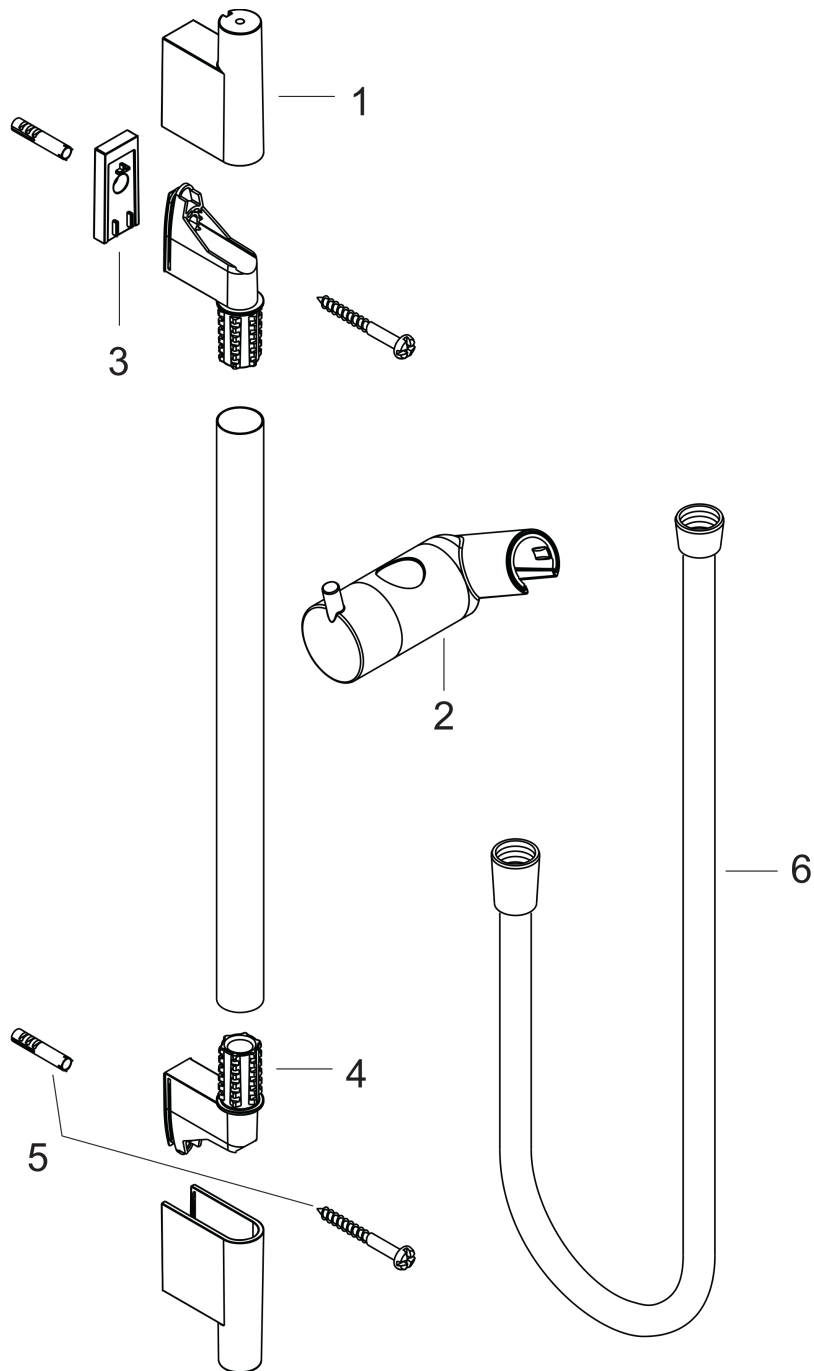

Unica

Wallbar S, 36"

Finishes : **chrome** Part no. : **28631000**

Description

Features

- Brass wallbar
- Angle-adjustable holder pivots left and right, slides easily and locks in place

Item details

List Price \$ 196.00

Compliance

Product image

Scale drawing

Unica

Wallbar S, 36"

Finishes : chrome

Part no. : 28631000

Exploded drawing

Year of production: >04/05

Unica

Wallbar S, 36"

Finishes : **chrome** Part no. : **28631000**

Spare parts list

Year of production: >04/05

Pos.	Description	Part no.	Price	PU
1	cover	97709000	-	1
2	support, assy	97651000	-	1
3	tile-matching-disk	97450000	-	1
4	wall support	96275000	-	1
5	mounting set	96179000	-	1
6	shower hose Isiflex'B 1,60 m	28276000	-	1
7	shelf Casetta'S	28679000	-	1
8	clips for Casetta, Ø 22 mm	98717000	-	1