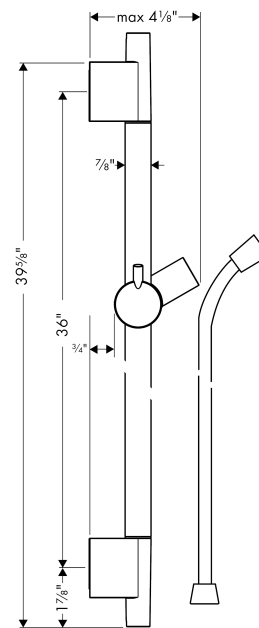

Unica

Wallbar S, 36"

Finishes : **chrome** Part no. : **28631000**

Description

Features

- Brass wallbar
- Angle-adjustable holder pivots left and right, slides easily and locks in place

Item details

List Price \$ 196.00

Compliance

Product image

Scale drawing

Unica

Wallbar S, 36"

Finishes : chrome

Part no. : 28631000

Exploded drawing

Year of production: >04/05

Unica

Wallbar S, 36"

Finishes : **chrome** Part no. : **28631000**

Spare parts list

Year of production: >04/05

Pos.	Description	Part no.	Price	PU
1	cover	97709000	-	1
2	support, assy	97651000	-	1
3	tile-matching-disk	97450000	-	1
4	wall support	96275000	-	1
5	mounting set	96179000	-	1
6	shower hose Isiflex'B 1,60 m	28276000	-	1
7	shelf Casetta'S	28679000	-	1
8	clips for Casetta, Ø 22 mm	98717000	-	1