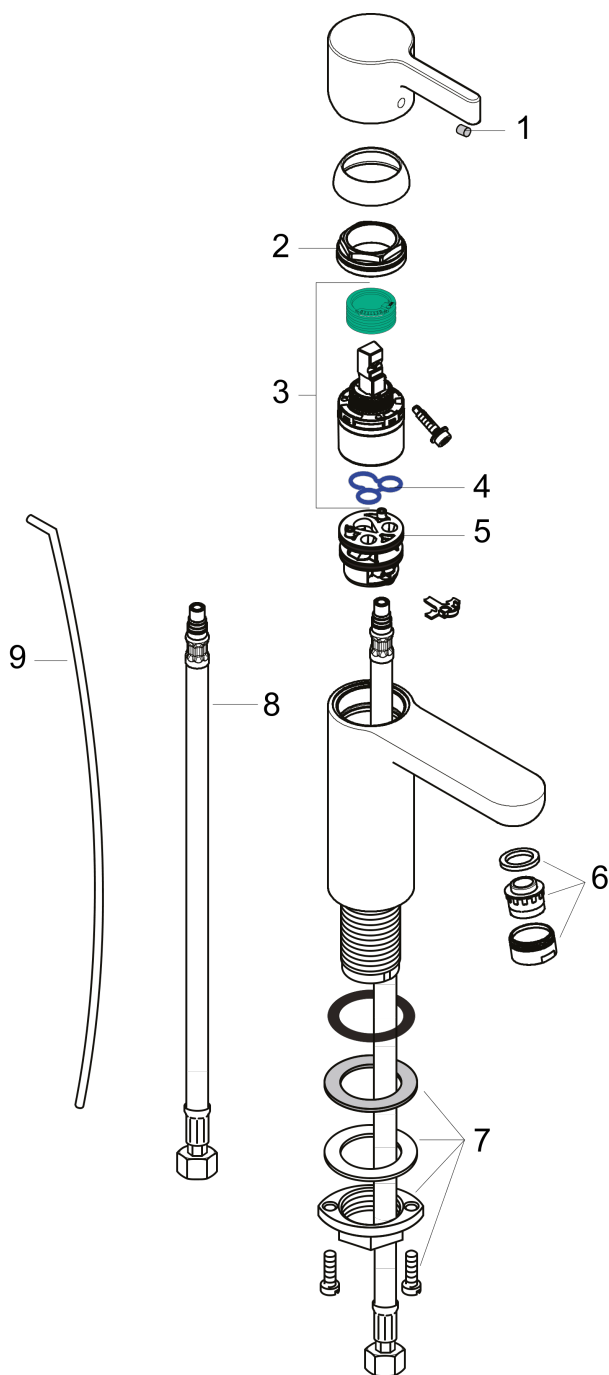

Metris S
Single-Hole Faucet 100 with Pop-Up Drain, 1.2 GPM
Finishes : **chrome** Part no. : **31060001**

Exploded drawing

Year of production: >07/16

Metris S

Single-Hole Faucet 100 with Pop-Up Drain, 1.2 GPM

Finishes : **chrome** Part no. : **31060001**

Spare parts list

Year of production: >07/16

Pos.	Description	Part no.	Price	PU
1	screw cover	96338000	-	1
2	nut	97209000	-	1
3	cartridge, assy	95646001	-	1
4	seal	95008000	-	1
5	O-Ring 30x2	98186000	-	1
6	aerator M24x1 (4,5 l/min)	92877000	-	1
7	fixing set (Ø 32)	13961000	-	1
8	connection hose 18½" M8x0,75 3/8"	96321001	-	1
9	pull rod	96657000	-	1
a	pop up waste	88509000	-	1
b	flange	97406000	-	1
c	handle	31093000	-	1