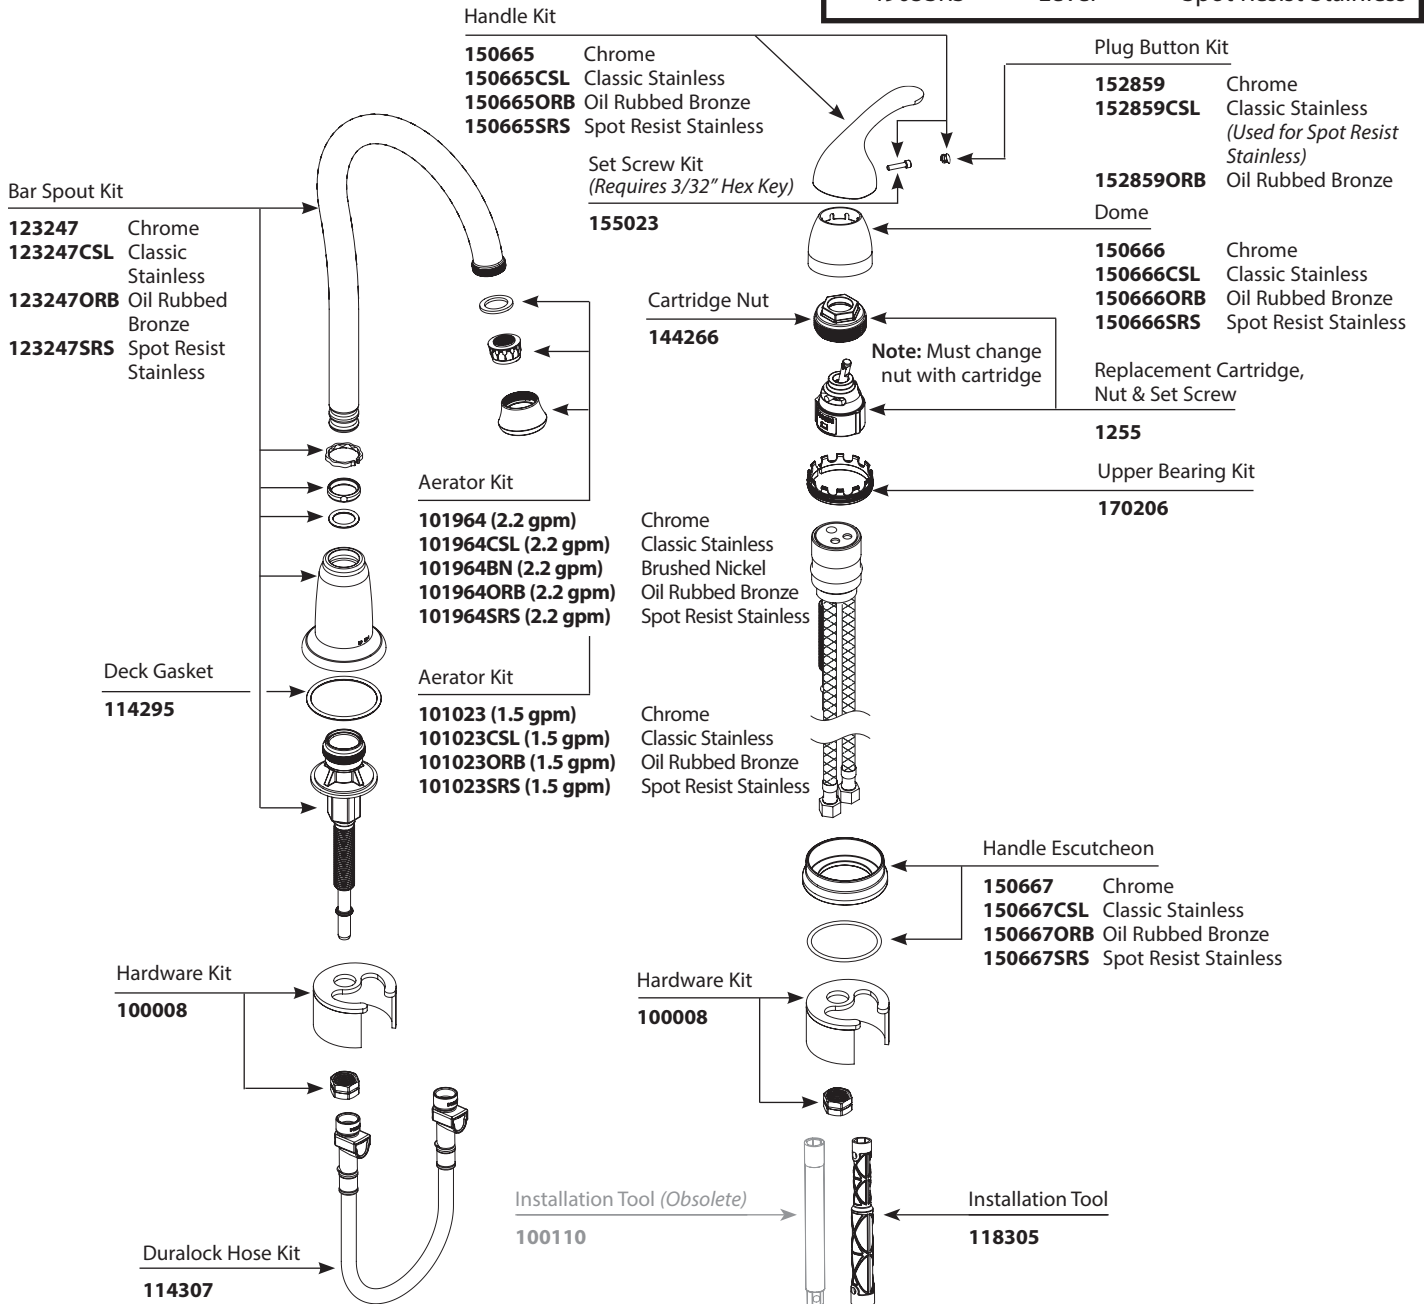

■ Order by Part Number

There is more than one version of this model.
Page down to identify the version you have.

CAMERIST™		
Single-Handle Prep Bar Faucet		
MODEL	TYPE	FINISH
4905	Lever	Chrome
4905CSL	Lever	Classic Stainless
4905ORB	Lever	Oil Rubbed Bronze
4905EP	Lever	Chrome
4905SRS	Lever	Spot Resist Stainless

■ Order by Part Number

CAMERIST™		
Single-Handle Prep Bar Faucet		
MODEL	TYPE	FINISH
4905	Lever	Chrome
4905CSL	Lever	Classic Stainless
4905ORB	Lever	Oil Rubbed Bronze