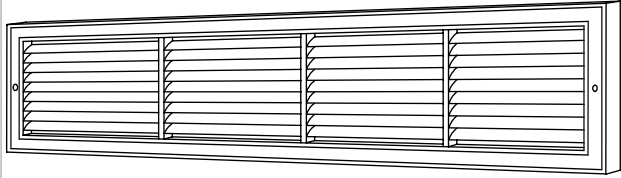

## Deluxe Baseboard Return Air Grille

MODEL: 1100 Series

### Standard Features:

- Extruded aluminum baseboard frame with signature line marks
- 45° fixed airfoil blades parallel to longest dimension
- Margin edges are 7/8" projection for baseboard installation
- Mounting holes standard on shortest dimension
- Mounting holes with color matching 2" baseboard Phillips screws
- Rust resistant pre-coat with durable power finish
- Soft White

### Options:

- Flush Frame (1100-FF)
- 45° fixed blades parallel to shortest dimension
- Fractional I.D. and O.D. sizes available