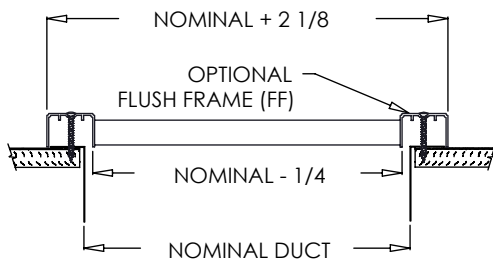

1100 FF

Additional Information:

Submittal Notes

Project / Location:	
Engineer:	
Architect:	
Contractor: