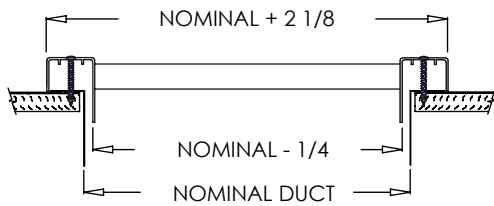

Residential Submittal

Deluxe Baseboard Return Air Grille

MODEL: 1100 Series

Standard Features:

- Extruded aluminum baseboard frame with signature line marks
- 45° fixed airfoil blades parallel to longest dimension
- Margin edges are 7/8" projection for baseboard installation
- Mounting holes standard on shortest dimension
- Mounting holes with color matching 2" baseboard Phillips screws
- Rust resistant pre-coat with durable power finish
- Soft White

Options:

- Flush Frame (1100-FF)
- 45° fixed blades parallel to shortest dimension
- Fractional I.D. and O.D. sizes available

Finishes:

STANDARD COLORS

- ☐ Soft White
- ☐ Driftwood Tan

DESIGNER COLORS

- ☐ Black
- ☐ Bronze
- ☐ Storm Gray
- ☐ Cement Gray

- ☐ Aluminum Paint
- ☐ Coffee Tan
- ☐ Warm White
- ☐ Glossy White

1100

Additional Information:

Submittal Notes

Project / Location:	
Engineer:	
Architect:	
Contractor: