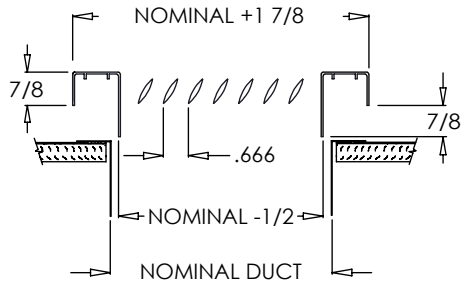

DESIGNER COLORS

- ☐ Black
- ☐ Bronze
- ☐ Storm Gray
- ☐ Cement Gray

- ☐ Aluminum Paint
- ☐ Coffee Tan
- ☐ Warm White
- ☐ Glossy White

1100