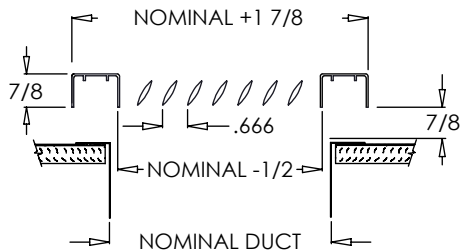

Residential Submittal

Deluxe Baseboard Return Air Grille

MODEL: 1100 Series

Standard Features:

- Extruded aluminum baseboard frame with signature line marks
- 45° fixed airfoil blades parallel to longest dimension
- Margin edges are 7/8" projection for baseboard installation
- Mounting holes standard on shortest dimension
- Mounting holes with color matching 2" baseboard Phillips screws
- Rust resistant pre-coat with durable power finish
- Soft White

Options:

- Flush Frame (1100-FF)
- 45° fixed blades parallel to shortest dimension
- Fractional I.D. and O.D. sizes available

Finishes:

STANDARD COLORS

- ☐ Soft White
- ☐ Driftwood Tan

DESIGNER COLORS

- ☐ Black
- ☐ Bronze
- ☐ Storm Gray
- ☐ Cement Gray

- ☐ Aluminum Paint
- ☐ Coffee Tan
- ☐ Warm White
- ☐ Glossy White

1100 FF

Additional Information:

Submittal Notes

Project / Location:	
Engineer:	
Architect:	
Contractor: