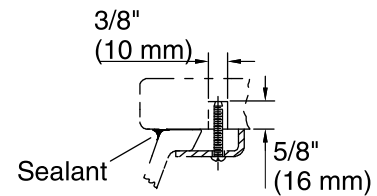

Technical Information

All product dimensions are nominal.

Installation:	Under-mount
Bowl area	Length: 19" (483 mm) Width: 15" (381 mm) Water depth: 4" (102 mm)
Drain hole:	1-3/4" (44 mm)
Template:	1018997-7, required, not included

Notes

Install this product according to the installation instructions.

NOTICE: Countertop manufacturer or cutter must use the current product template available at www.kohler.com, or by calling 1-800-4KOHLER. Kohler Co. is not responsible for cutout errors when the incorrect cutout template is used.

ADA, CSA B651 compliant when installed to the specific requirements of these regulations.