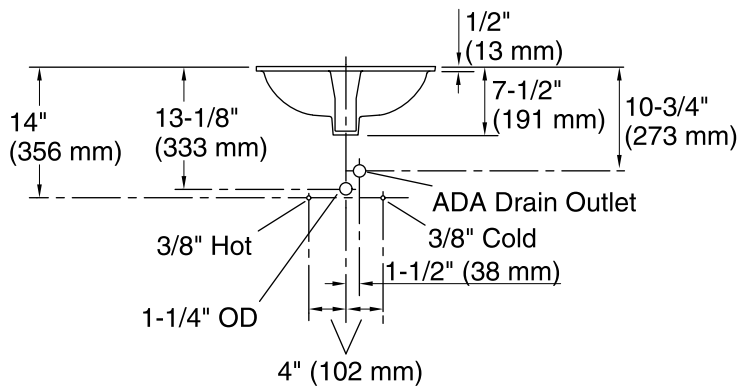

Features

- Vitreous china.
- Under-mount
- With overflow.
- Available with KOHLER Artist Editions designs.
- 20-1/4" (540 mm) x 17-1/4" (438 mm)

Recommended Accessories

K-8998 P-Trap

Components

Additional included component/s: 1193643 Basin Clamps.

Color	Code	Description
	0	White
	96	Biscuit
	47	Almond
	NY	Dune
	95	Ice™ Grey
	G9	Sandbar
	33	Mexican Sand™
	K4	Cashmere
	58	Thunder™ Grey
	7	Black Black™

Technical Information

All product dimensions are nominal.

Installation:	Under-mount
Bowl area	Length: 19" (483 mm) Width: 15" (381 mm) Water depth: 4" (102 mm)
Drain hole:	1-3/4" (44 mm)
Template:	1018997-7, required, not included

Notes

Install this product according to the installation instructions.