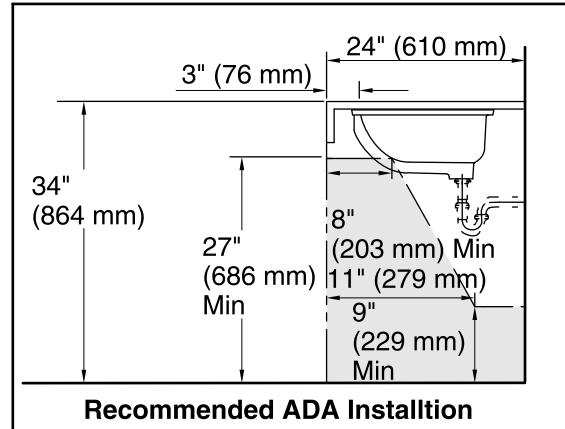

Technical Information

All product dimensions are nominal.

Installation:	Under-mount
Bowl area	Length: 19" (483 mm) Width: 15" (381 mm) Water depth: 4" (102 mm)
Drain hole:	1-3/4" (44 mm)
Template:	1018997-7, required, not included

Notes

Install this product according to the installation instructions.

NOTICE: Countertop manufacturer or cutter must use the current product template available at www.kohler.com, or by calling 1-800-4KOHLER. Kohler Co. is not responsible for cutout errors when the incorrect cutout template is used.

ADA, CSA B651 compliant when installed to the specific requirements of these regulations.