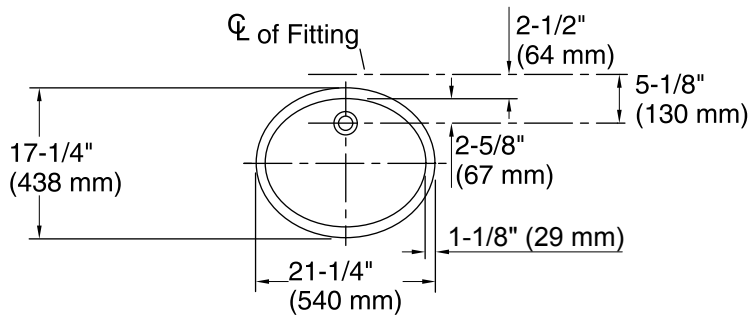

Features

- Vitreous china.
- Under-mount
- With overflow.
- Available with KOHLER Artist Editions designs.
- 20-1/4" (540 mm) x 17-1/4" (438 mm)

Recommended Accessories

K-8998 P-Trap

Components

Additional included component/s: 1193643 Basin Clamps.

Color	Code	Description
	0	White
	96	Biscuit
	47	Almond
	NY	Dune
	95	Ice™ Grey
	G9	Sandbar
	33	Mexican Sand™
	K4	Cashmere
	58	Thunder™ Grey
	7	Black Black™

Technical Information

All product dimensions are nominal.

Installation:	Under-mount
Bowl area	Length: 19" (483 mm) Width: 15" (381 mm) Water depth: 4" (102 mm)
Drain hole:	1-3/4" (44 mm)
Template:	1018997-7, required, not included

Notes

Install this product according to the installation instructions.