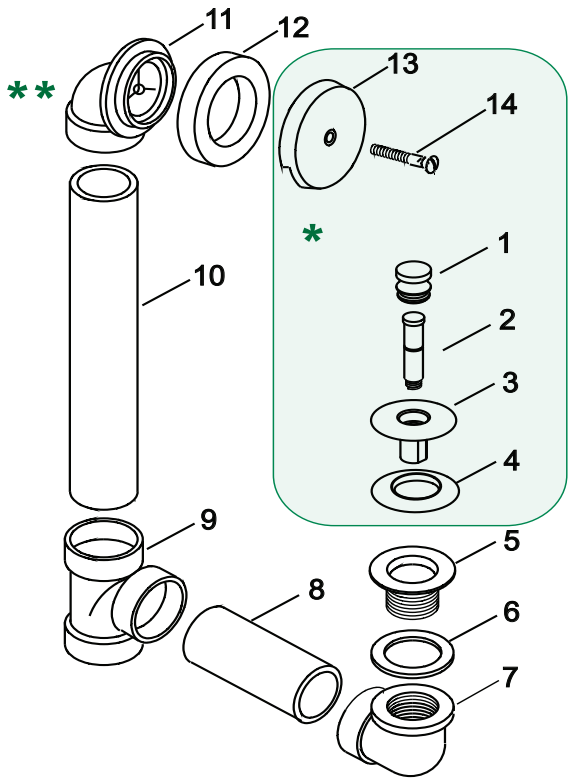

600/601 Series Parts List

Item	Part #	Description
1	01010CP	PUSH PULL® Knob, Brass
2	11584	Friction Ring (11505) and Post (11532)
3	01013CP	Stopper, Brass
4	11507	Seal, 1 1/16" dia.
5	01016CP	Strainer Body, 1.865" - 11.5
6	10696	Drain Ell Washer, 1.5" gray
7	11008	Drain Ell, Schedule 40, ABS
	14008	Drain Ell, Schedule 40, PVC
8	11605	Pipe, Schedule 40, ABS, 1.5" x 4.625"
	11606	Pipe, Schedule 40, PVC, 1.5" x 4.625"
9	14011	Sanitary Tee, Schedule 40, ABS
	14010	Sanitary Tee, Schedule 40, PVC
10	11605	Pipe, Schedule 40 ABS, 1.5" x 11.75"
	11606	Pipe, Schedule 40 PVC, 1.5" x 11.75"
11	11009	Overflow Ell, 1-Hole, Schedule 40, ABS
	14009	Overflow Ell, 1-Hole, Schedule 40, PVC
12	10675	Overflow Ell Washer, Foam
13	01002CP	Overflow Plate, 1-Hole
	01003CP	Overflow Plate, 2-Hole
14	01024CP	Overflow Plate Screw, 2.25"

Half Kits consist of parts 1-7 and 11-14.

*** SF: (example: 600-PPSF) Parts #1 thru #4, #13 and #14**

**** RI: (example: 600-PPRI) Parts #5 thru #12**

OPTIONAL TUB CLOSURES FOR 600/601-SERIES BATH WASTES (PUSH PULL® ALSO SHOWN ABOVE)

PUSH PULL®
Coarse Thread

1.	01010CP
	01010_*
2.	11584
3.	01013CP
	01013_*
4.	11507
5.	01016CP
	01016_*

LIFT & TURN
Coarse Thread

1.	01010CP
	01010_*
2.	11079
3.	11088
4.	11290CP
	01013_*
5.	11507
6.	11492CP
	01016_*

PRESFLO®
Coarse Thread

1.	11145CP
	11145_*
2.	11132
3.	11060CP
	11060_*
4.	96039:
	Suction Cup for removing stopper

FOOT ACTUATED
Coarse Thread

1.	38412-CP
	38412-_*
2.	11492-CP
	01016-_*

*If finish other than Chrome is desired, please use this part number and indicate desired finish.