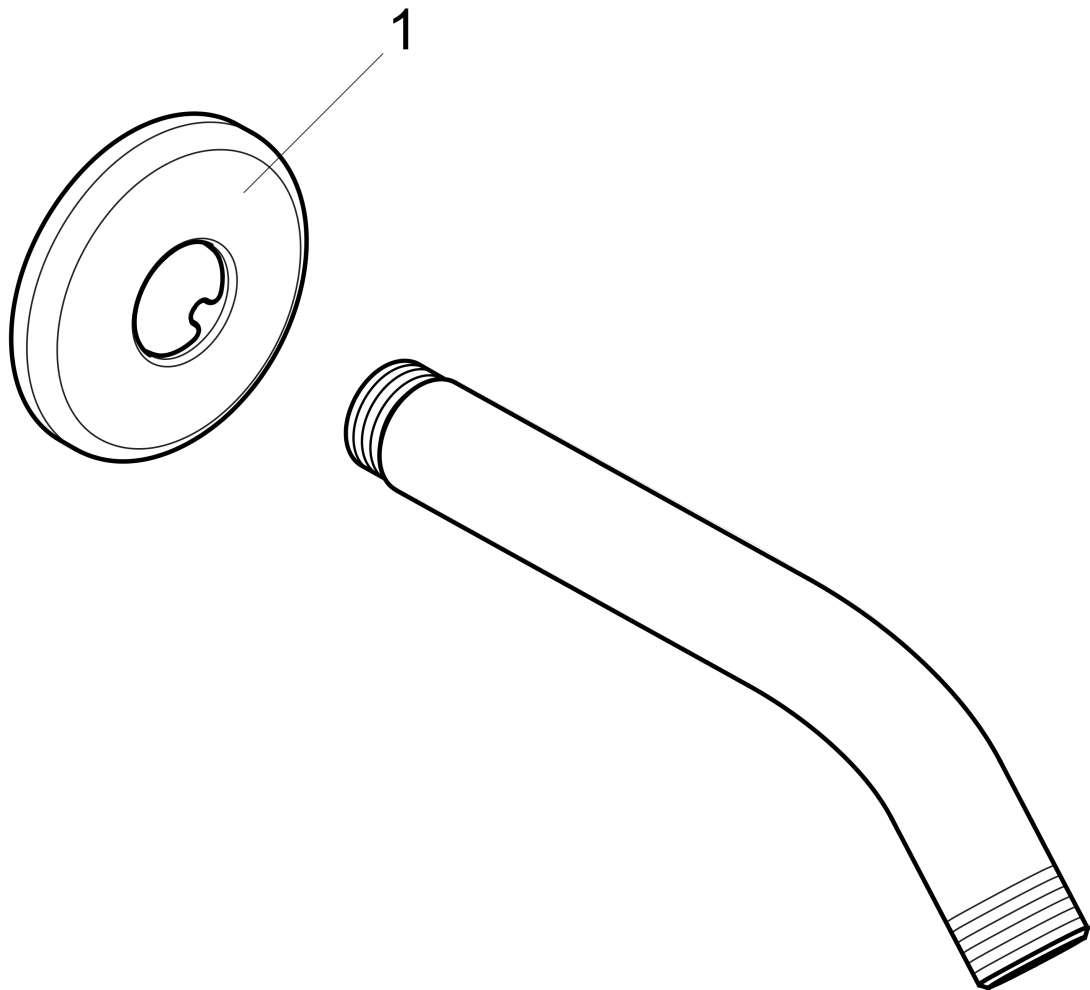

**Showerarm Standard 6"**

Finishes : **brushed nickel** Part no. : **27411823**

**Description**

**Features**

- Brass
- 1/2" NPT
- Escutcheon

**Item details**

List Price \$ 59.00

**Compliance**

**Product image**

**Scale drawing**

**Showerarm Standard 6"**

Finishes : **brushed nickel**

Part no. : **27411823**

**Exploded drawing**

Year of production: >**03/07**

**Showerarm Standard 6"**

Finishes : **brushed nickel**    Part no. : **27411823**

**Spare parts list**

Year of production: >**03/07**

<b>Pos.</b>	<b>Description</b>	<b>Part no.</b>	<b>Price</b>	<b>PU</b>
1	escutcheon Ø 64 mm	88536820	-	1