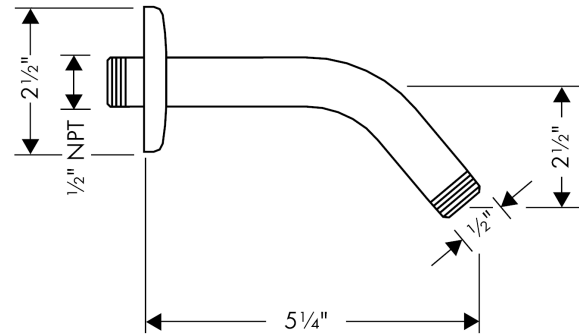

**Showerarm Standard 6"**

Finishes : **brushed nickel** Part no. : **27411823**

**Description**

**Features**

- Brass
- 1/2" NPT
- Escutcheon

**Item details**

List Price \$ 59.00

**Compliance**

**Product image**

**Scale drawing**

**Showerarm Standard 6"**

Finishes : **brushed nickel**

Part no. : **27411823**

**Exploded drawing**

Year of production: >**03/07**

**Showerarm Standard 6"**

Finishes : **brushed nickel**    Part no. : **27411823**

**Spare parts list**

Year of production: >**03/07**

<b>Pos.</b>	<b>Description</b>	<b>Part no.</b>	<b>Price</b>	<b>PU</b>
1	escutcheon Ø 64 mm	88536820	-	1