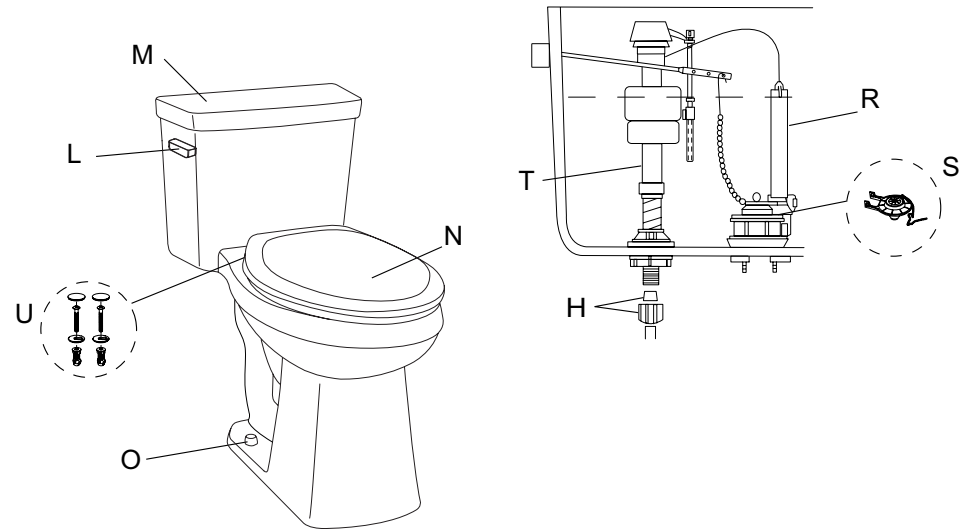

If the Federal Consumer Product Warranties Act applies to the original purchaser of this product, then any implied warranties which may be applicable under state law, such as any implied warranty or merchantability or any implied warranty of fitness for a particular purpose, are limited to one (1) year.

Other than as described above, Danze disclaims any and all other warranties, express or implied, including any warranties of merchantability or fitness for a particular purpose. In no event shall Danze be liable to anyone, including without limitation the original purchaser, for any damages for loss of business opportunities or profits or any business interruption or for any special, incidental or consequential damages.

The above warranties give you specific legal rights, and you may also have other rights which vary from state to state. Certain federal and state laws may limit or disallow disclaimers of incidental or consequential damages and/or limitations on implied warranties.

To obtain warranty service, contact Danze at our website www.danze.com, or call our technical service center during business hours at 888-328-2383.

Cobalt™ One Piece High Efficiency Toilet DC061421

Ref. No.	Part No.	Description	Finish
H	A700548-GBG1	Coupling Nut and Cone Washer (1 each)	NA
L	A70034145-GBG1	Cobalt™ Side Mount Tank Lever	White
L	A70034146-GBG1	Cobalt™ Side Mount Tank Lever	Biscuit
M	C52016345-GBG1	Cobalt™ Toilet Tank Cover	White
M	C52016346-GBG1	Cobalt™ Toilet Tank Cover	Biscuit
N	C55004445-GBG1	Toilet Seat	White
N	C55004446-GBG1	Toilet Seat	Biscuit
O	A70052245-GBG1	Plastic Bolt Caps and Washers (2 each)	White
O	A70052246-GBG1	Plastic Bolt Caps and Washers (2 each)	Biscuit
R	A700231-GBG1	Flush Valve with Time Rated Flapper	NA
S	A700644-GBG1	Time Rated Flapper	NA
T	A700139-GBG1	Fluidmaster® Fill Valve	NA
U	A70062345-GBG1	Toilet Seat Caps, Screws, Washers and Anchors (2 each)	White
U	A70062346-GBG1	Toilet Seat Caps, Screws, Washers and Anchors (2 each)	Biscuit