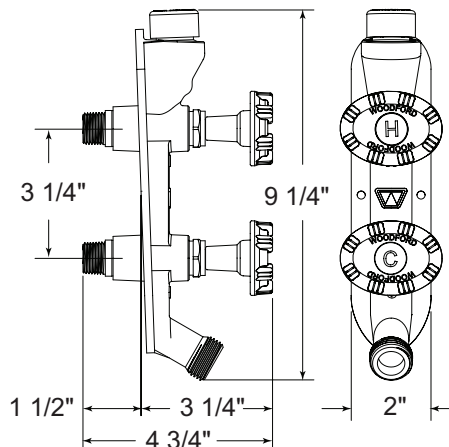

### MODEL 122 & V122 PARTS LIST

ITEM	PART#	DESCRIPTION
1	30566	Plug Button-H-Red
1a	30565	Plug Button-C-Blue
2	30002	Handle Screw (2)
3	30559	Wheel Handle (2)
4	30570	Packing Nut (2)
5	30247	EPDM Packing (2)
6	30105	Packing Support Washer (2)
7	30824	Anti-Turbulence Sleeve (2)
8	30459	Check Valve (2)
9	30571	Stem Screw (2)
10	30008	Valve Seat Rubber (2)
11	30009	Retainer Screw (2)
12	RK-122VB	Vacuum Breaker Float Kit (Model 122)
	RK-122	RK-122 Repair Kit Includes: 1 ea. Items 1, 1a & 12 2 ea. Items 2 thru 8, 10 & 11

**Model 122**  
Rough-In Dimensions

**Model V122**  
Rough-In Dimensions

For more information contact...