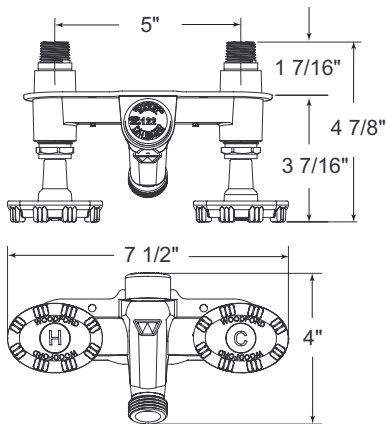

### MODEL 122 & V122 PARTS LIST

ITEM	PART#	DESCRIPTION
1	30566	Plug Button-H-Red
1a	30565	Plug Button-C-Blue
2	30002	Handle Screw (2)
3	30559	Wheel Handle (2)
4	30570	Packing Nut (2)
5	30247	EPDM Packing (2)
6	30105	Packing Support Washer (2)
7	30824	Anti-Turbulence Sleeve (2)
8	30459	Check Valve (2)
9	30571	Stem Screw (2)
10	30008	Valve Seat Rubber (2)
11	30009	Retainer Screw (2)
12	RK-122VB	Vacuum Breaker Float Kit (Model 122)
	RK-122	RK-122 Repair Kit Includes: 1 ea. Items 1, 1a & 12 2 ea. Items 2 thru 8, 10 & 11

**Model 122**  
Rough-In Dimensions

**Model V122**  
Rough-In Dimensions

For more information contact...