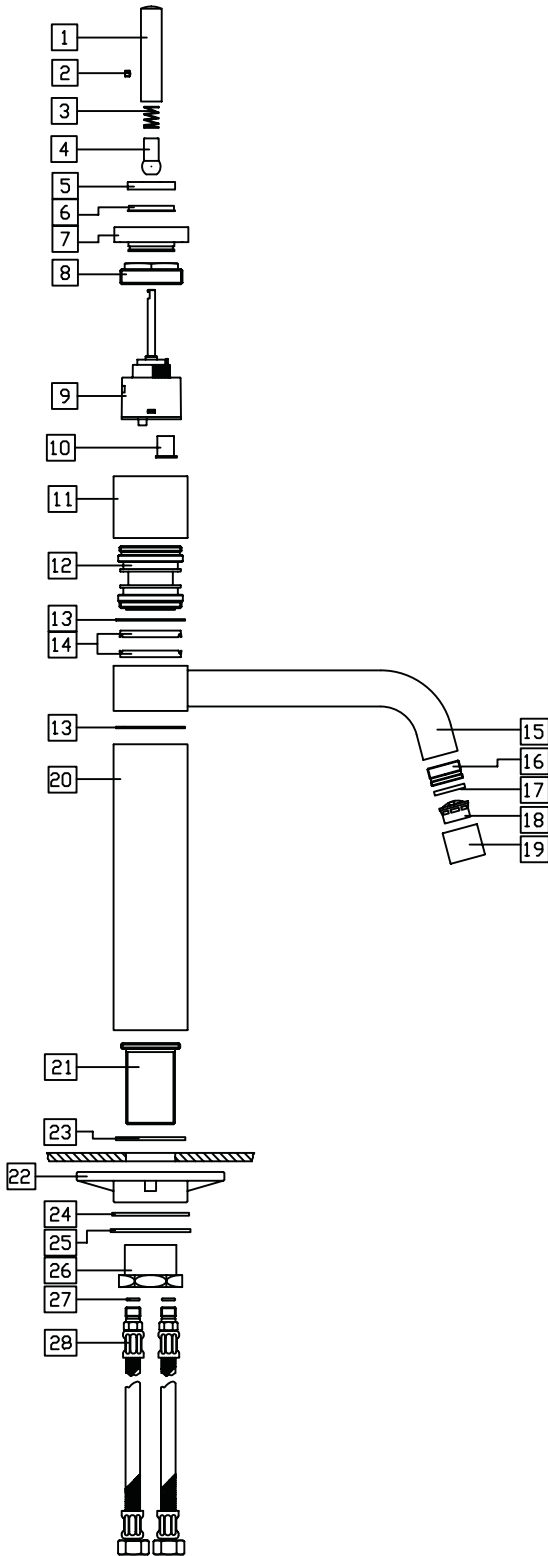

Arezzo® Single Handle Kitchen Faucet Model LK7226

ITEM	PART	DESCRIPTION	
1			
2			
3	A55952R - CHROME	LEVER HANDLE ASSEMBLY	
4	A55953R - BRUSHED NICKEL		
5	A55954R - BRUSHED CHROME		
6			
7			
8	P29241		CARTRIDGE NUT
9	A56102R		CARTRIDGE
10	A56117R		GREEN WASHER
11			
12	N/A	N/A	
13			
14			
15	A55991R - CHROME A55992R - BRUSHED NICKEL A55993R - BRUSHED CHROME	SPOUT ASSEMBLY	
16	A56034R - CHROME	AERATOR ASSEMBLY	
17	A56035R - BRUSHED NICKEL		
18	A56036R - BRUSHED CHROME		
19			
20	N/A	N/A	
21			
22			
23			
24	A56021R	HARDWARE	
25			
26			
27	A56096R	SUPPLY HOSES (1 PAIR, 1 RED & 1 BLUE)	
28			