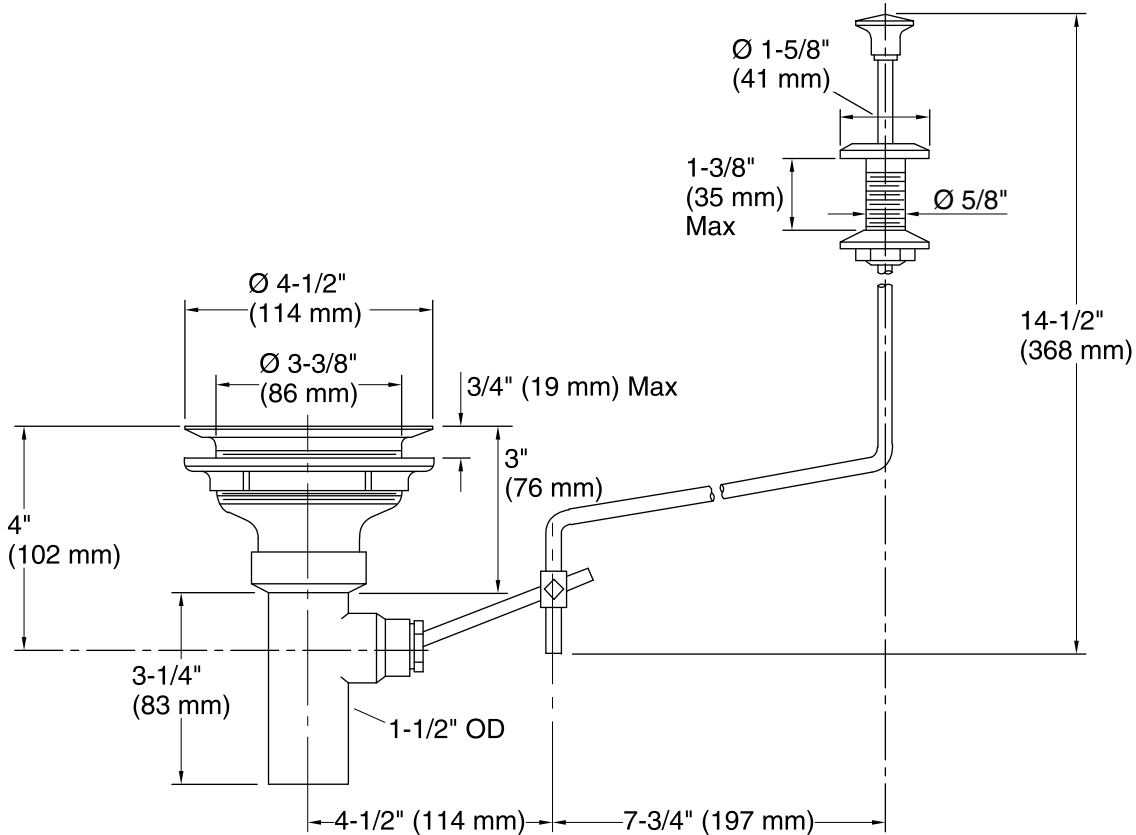

Duostrainer®

Sink Strainer with Lift Rod

K-8802-RL

Features

- KOHLER finishes resist corrosion and tarnish.
- For sink installations with 3-1/2" (89 mm) or 4" (102 mm) outlet.
- Removable basket strainer with open/close stopper.
- Easy-to-use pop-up drain.
- 4-inch integrated tailpiece.

Color	Code	Description
-------	------	-------------

	CP	Polished Chrome
--	----	-----------------

Technical Information

All product dimensions are nominal.

Notes

Install this product according to the installation guide.