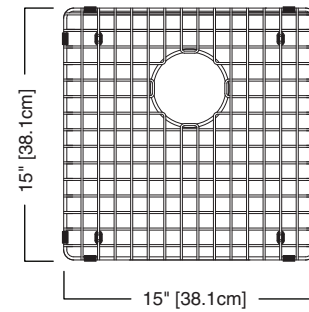

STAINLESS STEEL BOTTOM GRID

- ☐ Polished stainless with black poly feet and side bumpers

Nominal Dimensions:
15" x 15" x 1"

IMPORTANT: These measurements are subject to change or cancellation.
No responsibility is assumed for use of superseded or voided leaflet.