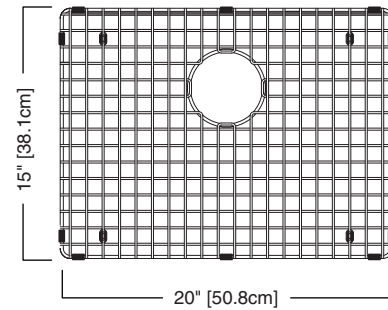

STAINLESS STEEL BOTTOM GRID

- ☐ Polished stainless with black poly feet and side bumpers

Nominal Dimensions:
20" x 15" x 1"

IMPORTANT: These measurements are subject to change or cancellation.
No responsibility is assumed for use of superseded or voided leaflet.