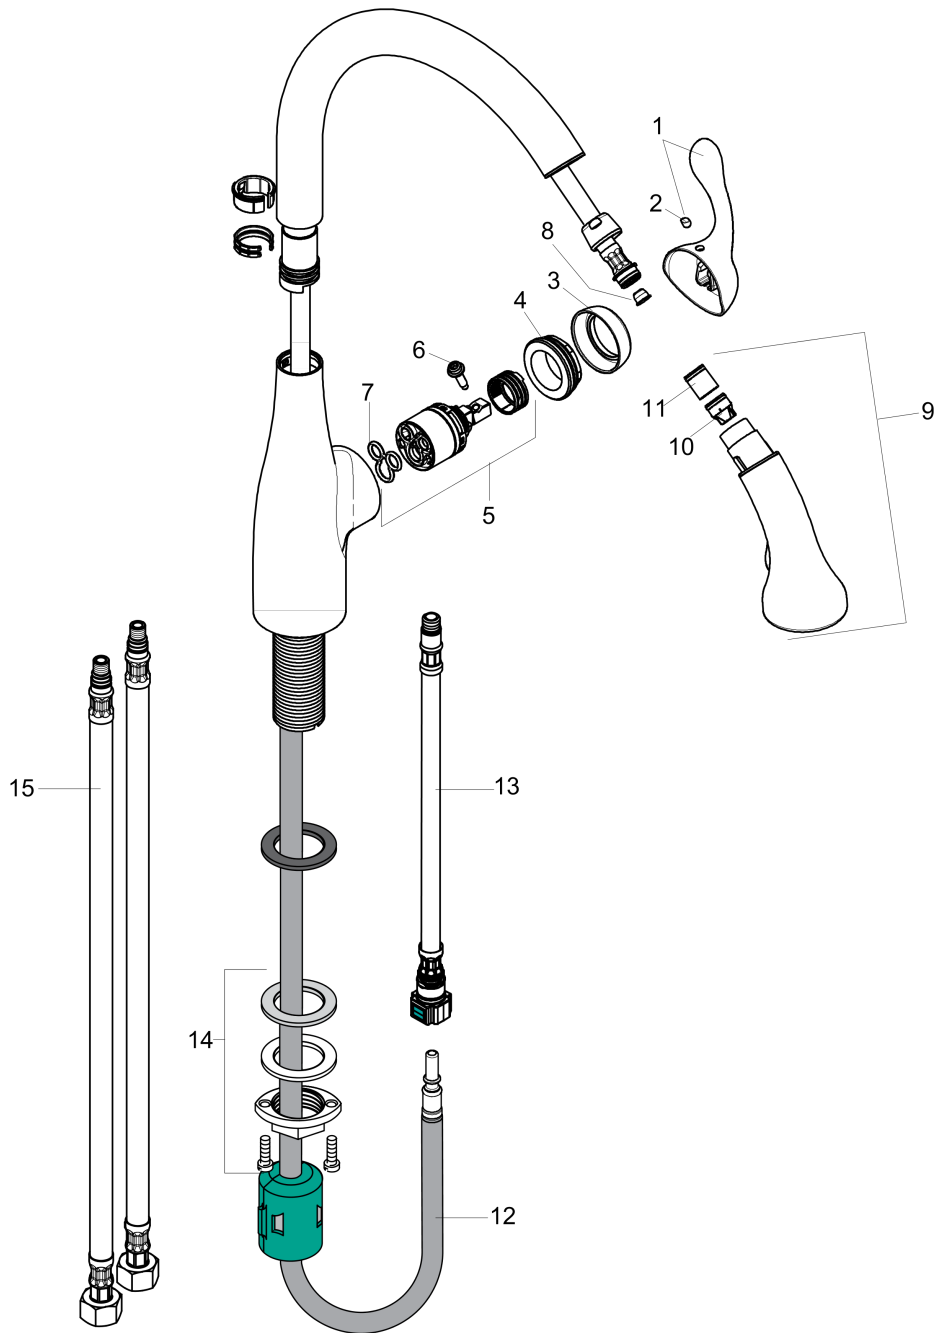

Allegro E Gourmet
Prep Kitchen Faucet, 2-Spray Pull-Down, 1.75 GPM
 Finishes : **steel optic** Part no. : **04297800**

Exploded drawing

Year of production: >10/18

Allegro E Gourmet
Prep Kitchen Faucet, 2-Spray Pull-Down, 1.75 GPM
 Finishes : **steel optic** Part no. : **04297800**

Spare parts list

Year of production: >10/18

Pos.	Description	Part no.	Price	PU
1	handle	98597801	-	1
2	screw cover	88655000	-	1
3	flange	96468800	-	1
4	nut	96461000	-	1
5	cartridge, assy	92730000	-	1
6	locking screw for handle	96059000	-	1
7	seal	95008000	-	1
8	filter	97735000	-	1
9	handspray	98599801	-	1
10	set of non return valves DW 15	97350000	-	1
11	non return valve	93218000	-	1
12	hose 1,50 m	88624000	-	1
13	connection hose 600 mm M10x1	95561000	-	1
14	fixing set (Ø 34)	95049000	-	1
15	connection hose 35½" M8x0,75 3/8"	96316001	-	1