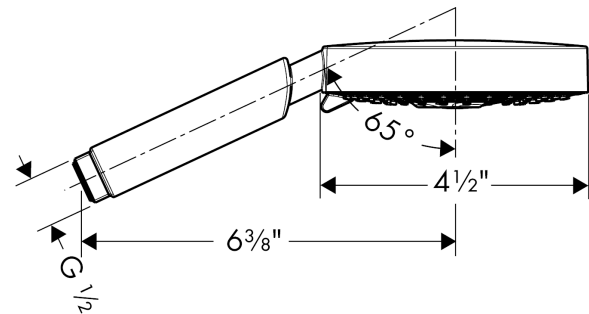

Raindance S
Handshower 120 3-Jet, 2.5 GPM
 Finishes : **chrome** Part no. : **28514001**

Description

Features

- 95 no-clog spray channels
- Spray modes: RainAir, BalanceAir, Whirl
- Flow: 2.5 GPM (9.5 L/Min)

Item details

List Price \$ 226.00

Technology

Design awards

Compliance

Product image

Scale drawing

Raindance S
Handshower 120 3-Jet, 2.5 GPM
Finishes : **chrome** Part no. : **28514001**

Exploded drawing

Year of production: >03/10

Raindance S
Handshower 120 3-Jet, 2.5 GPM
 Finishes : **chrome** Part no. : **28514001**

Spare parts list

Year of production: >**03/10**

Pos.	Description	Part no.	Price	PU
1	filter packing	94246000	-	1