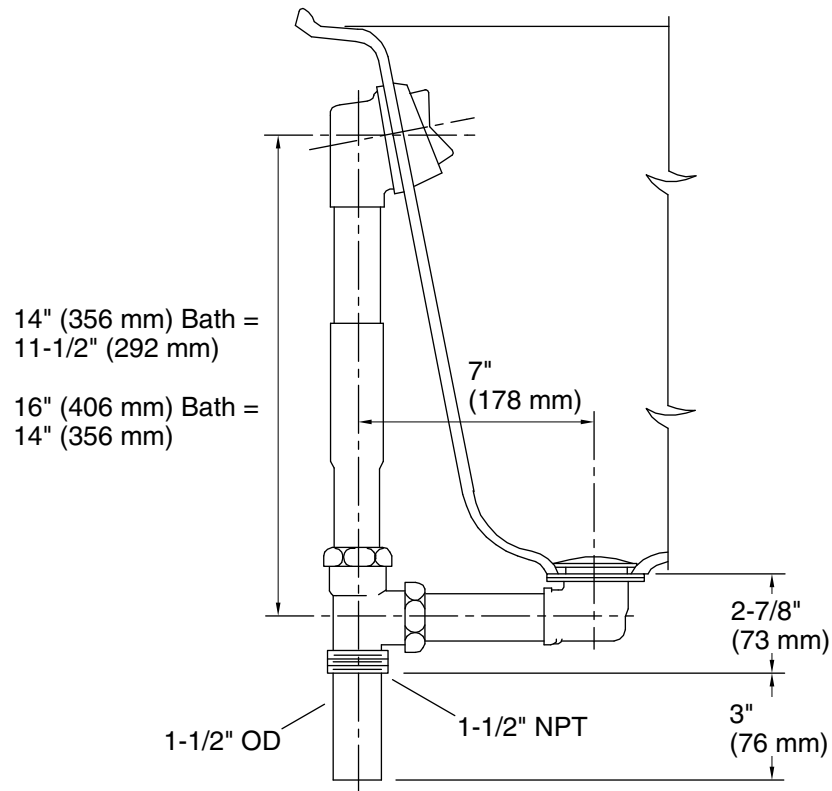

Features

- Adjustable trip lever pop-up drain.
- 1-1/2" connection.

Material

- Brass tailpiece.
- 17-gauge brass construction.

Installation

- For 14" (356 mm) -16" (406 mm) deep bath installations.
- For through-the-floor installations.

Technical Information

All product dimensions are nominal.

Notes

Install this product according to the installation instructions.