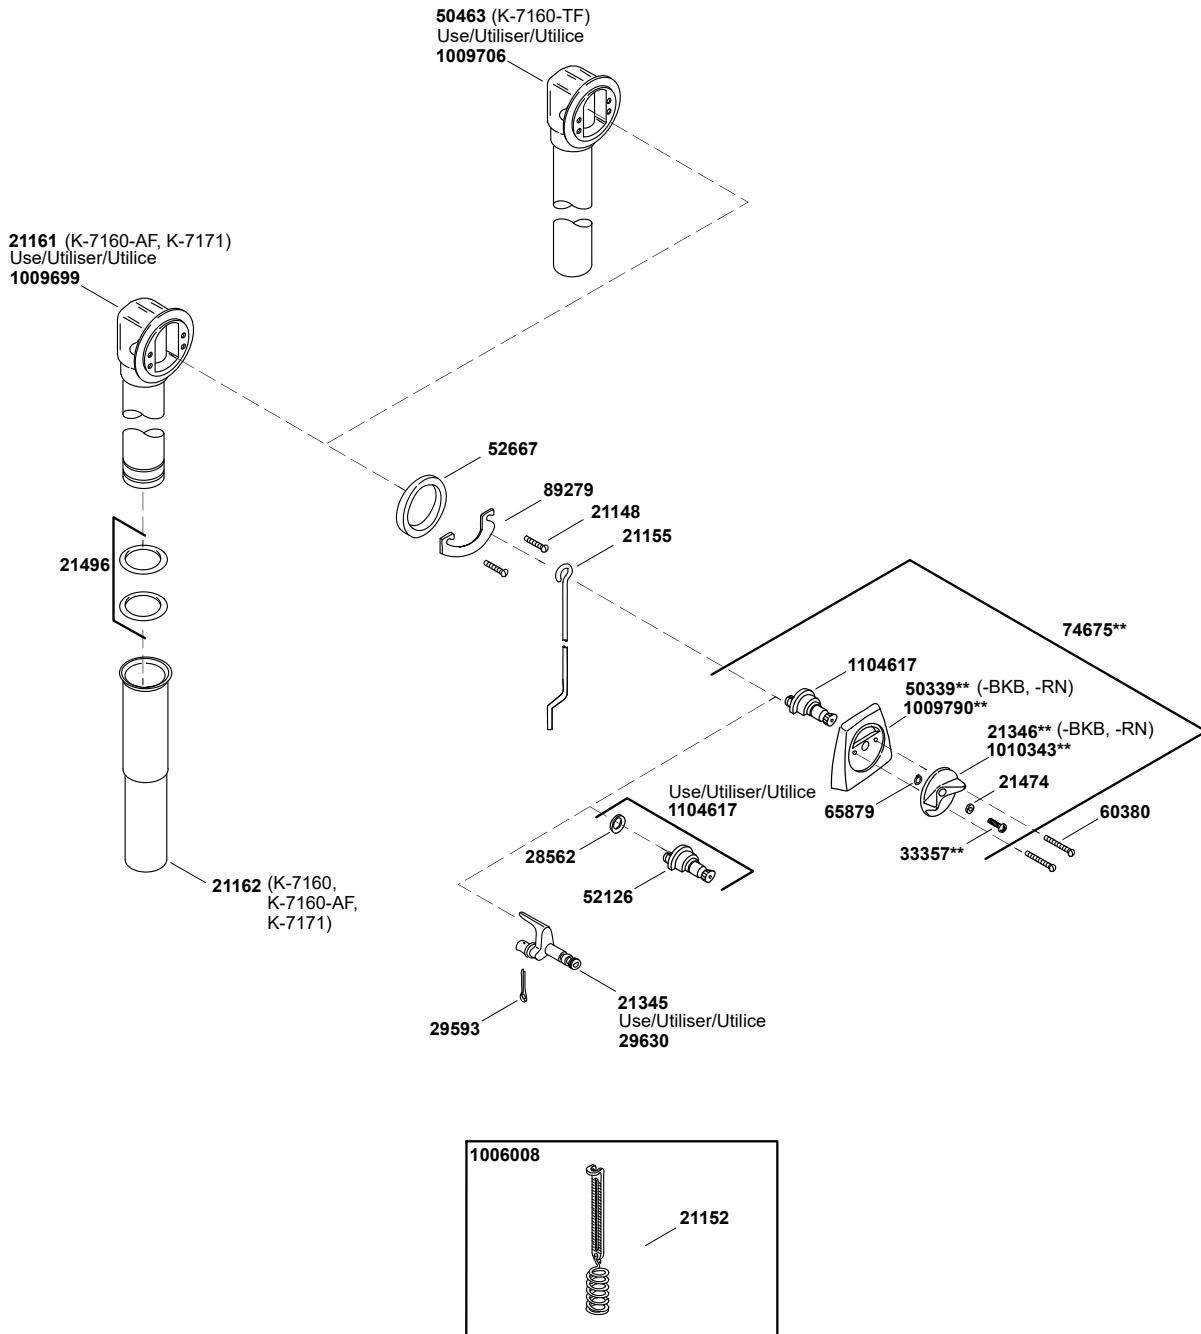

ClearFlo™

1-1/2" adjustable pop-up drain with through-the-floor installations f
K-7160-TF-CP

ClearFlo™

1-1/2" adjustable pop-up drain with through-the-floor installations f
K-7160-TF-CP