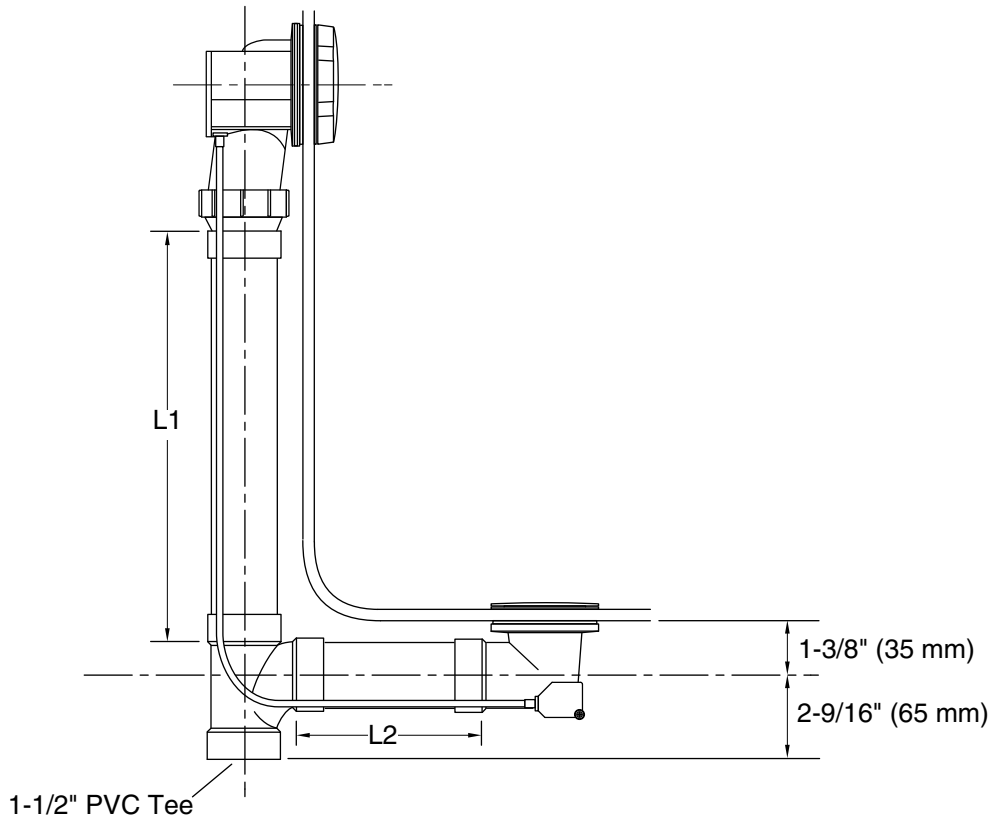

Features

- For baths 14" (356 mm) to 21" (533 mm) deep from the center of the bath overflow outlet to the center of the bath drain outlet.
- External 27" (686 mm) length cable.
- No internal linkages to minimize the potential for clogging.
- Includes schedule 40 PVC tubing.

Material

- Metal construction control handle and stopper.

Installation

- Adjustable rotating connection for easy installation.

Codes/Standards

ASME A112.18.2/CSA B125.2

KOHLER® One-Year Limited Warranty

See website for detailed warranty information.

Technical Information

All product dimensions are nominal.

Notes

Install this product according to the installation guide.

The combined length of the vertical (supplied) and horizontal (supplied) tubing after being cut for the bath installation must be equal to or less than 25" (635 mm).