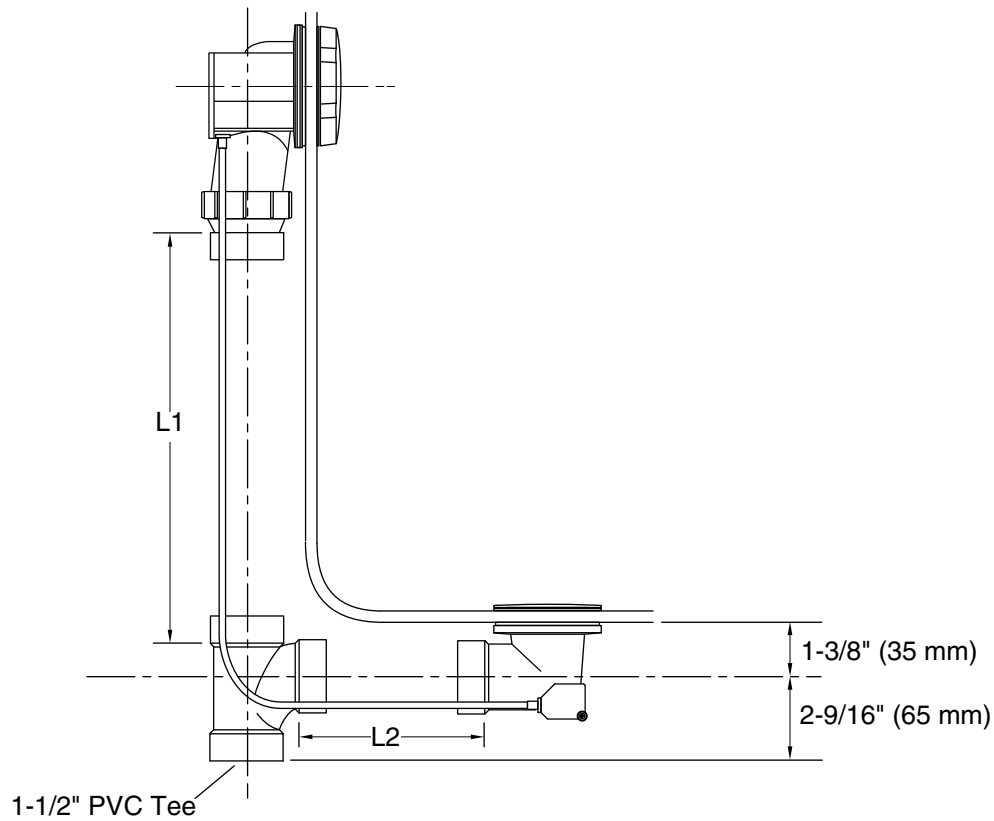

Features

- For baths 14" (356 mm) to 21" (533 mm) deep from the center of the bath overflow outlet to the center of the bath drain outlet.
- External 27" (686 mm) length cable.
- No internal linkages to minimize the potential for clogging.
- Less PVC tubing.

Material

- Metal construction control handle and stopper.

Installation

- Adjustable rotating connection for easy installation.

Codes/Standards

ASME A112.18.2/CSA B125.2

KOHLER® One-Year Limited Warranty

See website for detailed warranty information.

Technical Information

All product dimensions are nominal.

Notes

Install this product according to the installation guide.

The combined length of the vertical and horizontal tubing after being cut for the bath installation must be equal to or less than 25" (635 mm).