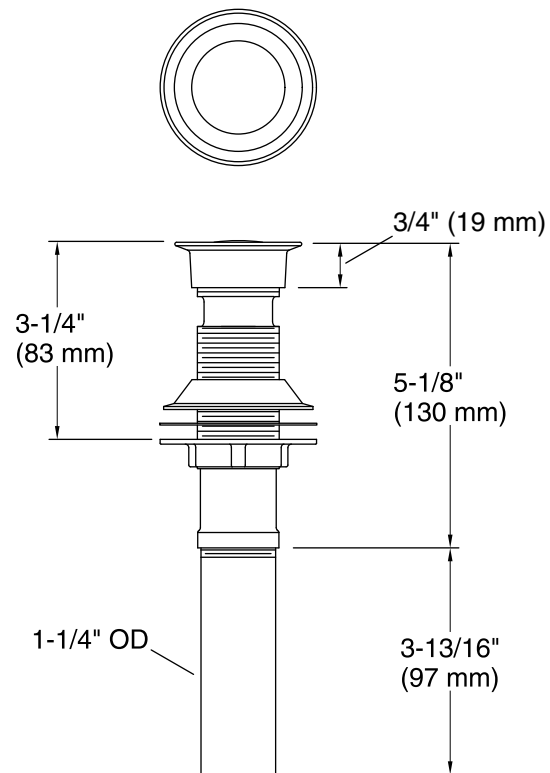

### Features

- Solid brass construction for durability and reliability.
- Without overflow.
- 1-1/4" connection.
- Fluid design lines for ease of cleaning.

### Technical Information

All product dimensions are nominal.