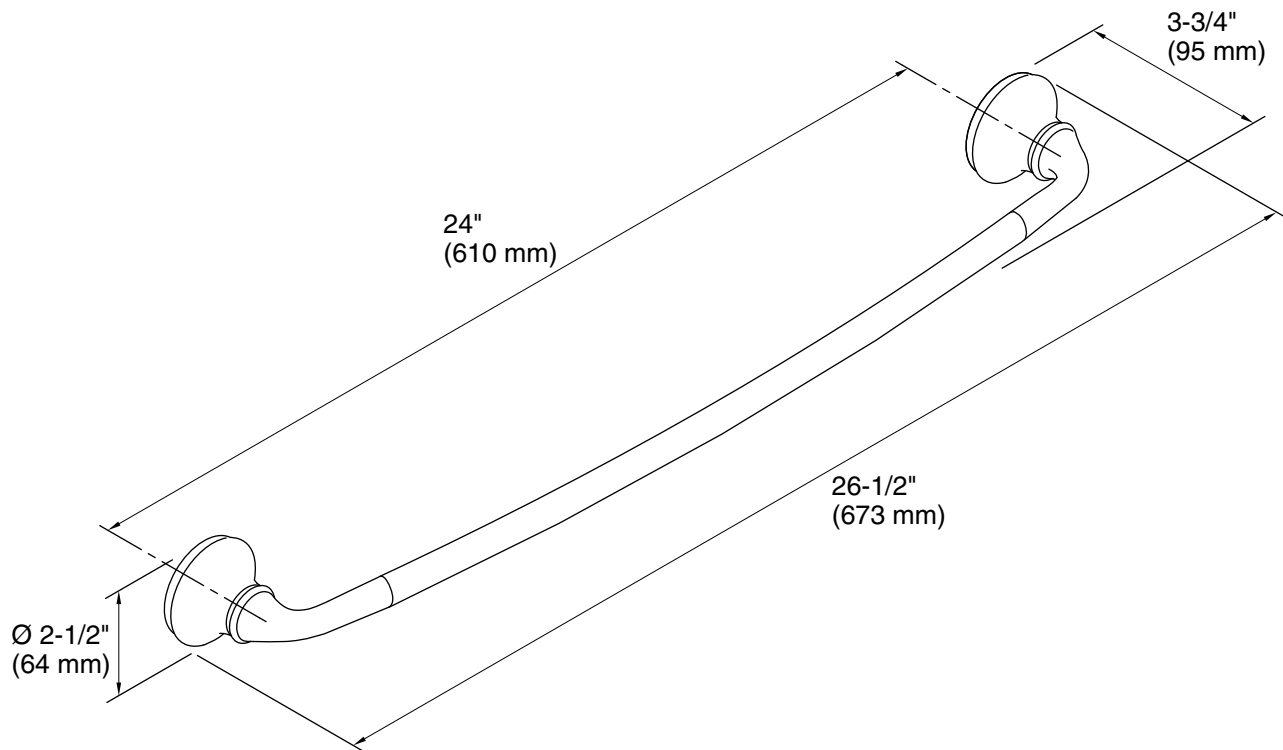

Technical Information

All product dimensions are nominal.

Material: Metal

Notes

Install this product according to the installation guide.

CAUTION: Risk of personal injury. Do not install these products in any area where they are likely to be used inadvertently as a grab bar or support bar. These products are not designed or intended for use as a grab bar or support bar.