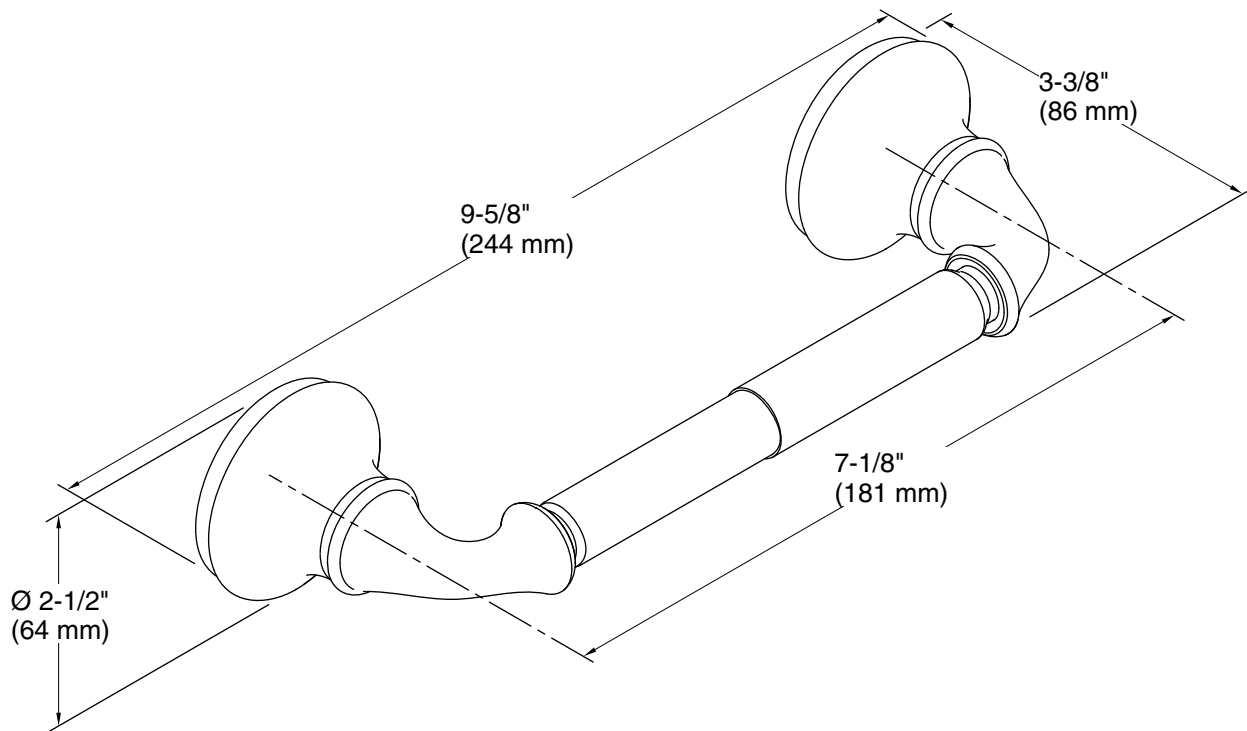

Technical Information

All product dimensions are nominal.

Material: Metal

Notes

Install this product according to the installation guide.