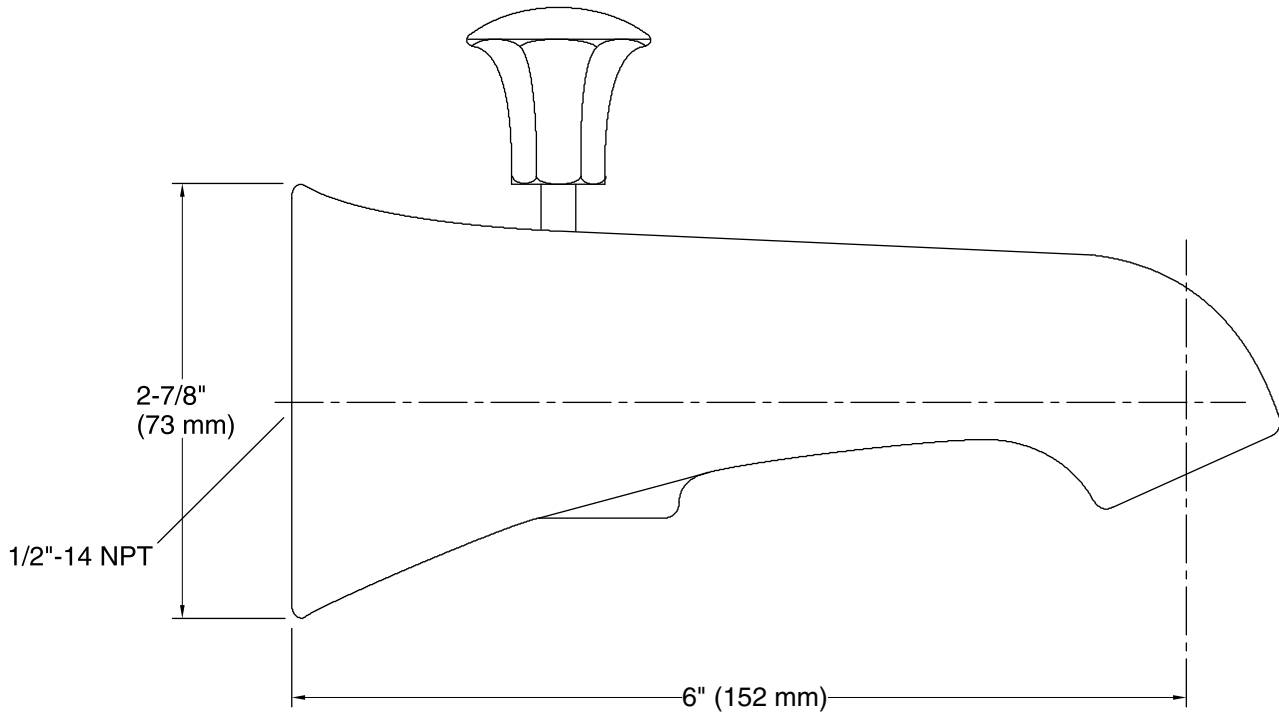

Material

- Metal construction.

Installation

- 6" (152 mm) diverter spout with NPT connection.
- Wall-mount installation.

Codes/Standards

ASME A112.18.1/CSA B125.1
California Energy Commission (CEC)

KOHLER® Faucet Lifetime Limited Warranty

Technical Information

All product dimensions are nominal.

Notes

Install this product according to the installation guide.