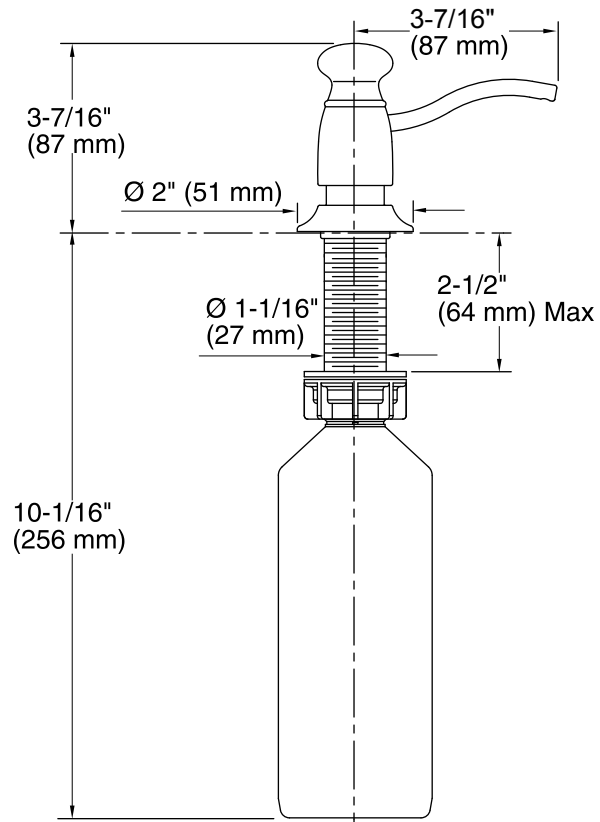

Features

- Holds up to 16 ounces of soap or lotion.
- Coordinates with traditional-style faucets.
- 3-7/16" (87 mm) high pump.
- 3-7/16" (87 mm) long spout.

Material

- Solid-brass construction.

Installation

- May be installed in pre-drilled sink holes, or surfaces up to two inches thick.
- Intended for kitchen sink and bathroom lavatory installations.

Codes/Standards

None Applicable

KOHLER® One-Year Limited Warranty

Technical Information

All product dimensions are nominal.

Notes

Install this product according to the installation guide.