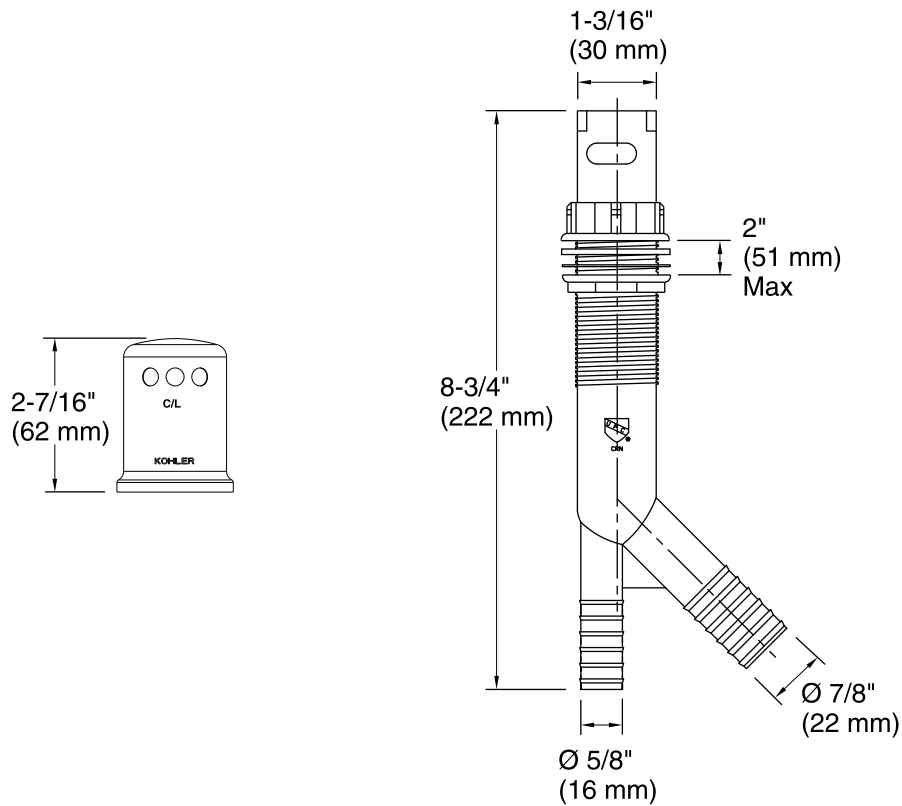

Features

- KOHLER finishes resist corrosion and tarnishing.
- Keeps kitchen pipes free of dirt by preventing wastewater backflow.
- Body: 1-3/16" (30 mm) x 8-3/4" (222 mm)
- Cover: 1-3/16" (30 mm) x 2-7/16" (62 mm)

Technical Information

All product dimensions are nominal.

Notes

Install this product according to the installation guide.