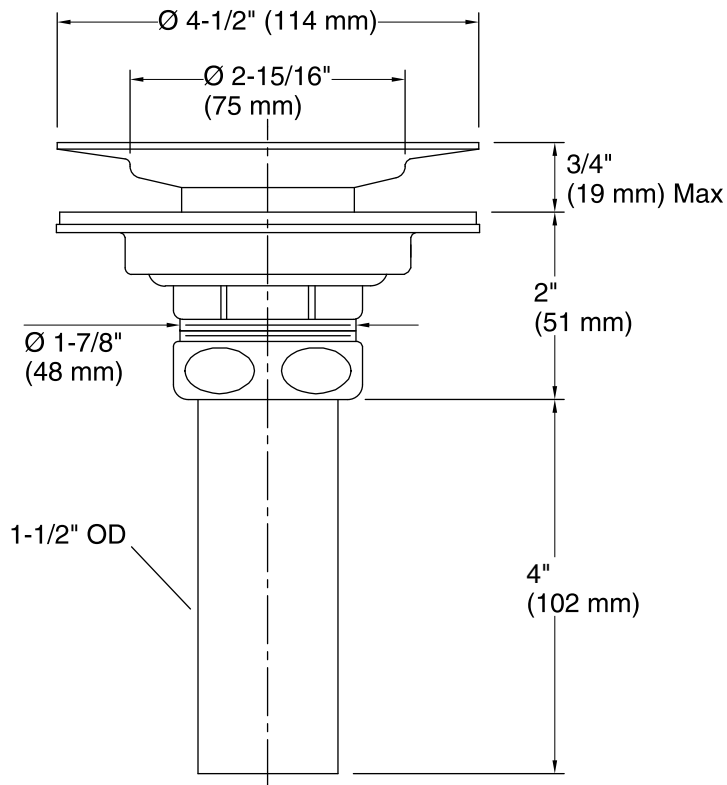

### Features

- KOHLER finishes resist corrosion and tarnish.
- For sink installations with 3-1/2" (89 mm) or 4" (102 mm) outlet.
- Strainer plate for easy cleaning.
- 1-1/2-inch connection.
- Includes 4-inch tailpiece.

### Material

- Solid brass construction.

### Technical Information

All product dimensions are nominal.