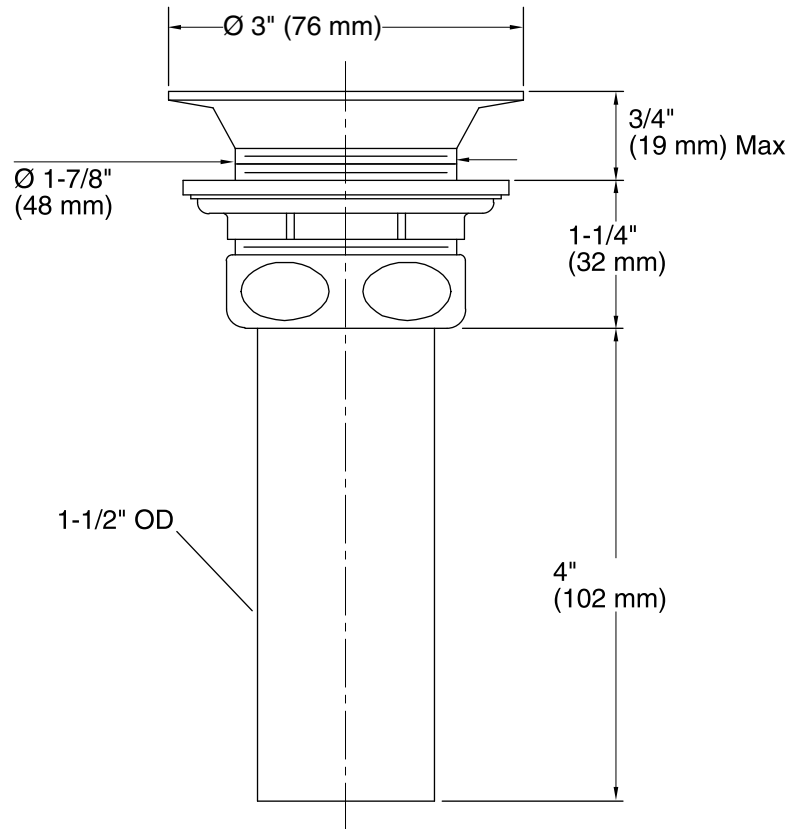

Technical Information

All product dimensions are nominal.

Notes

Install this product according to the installation guide.