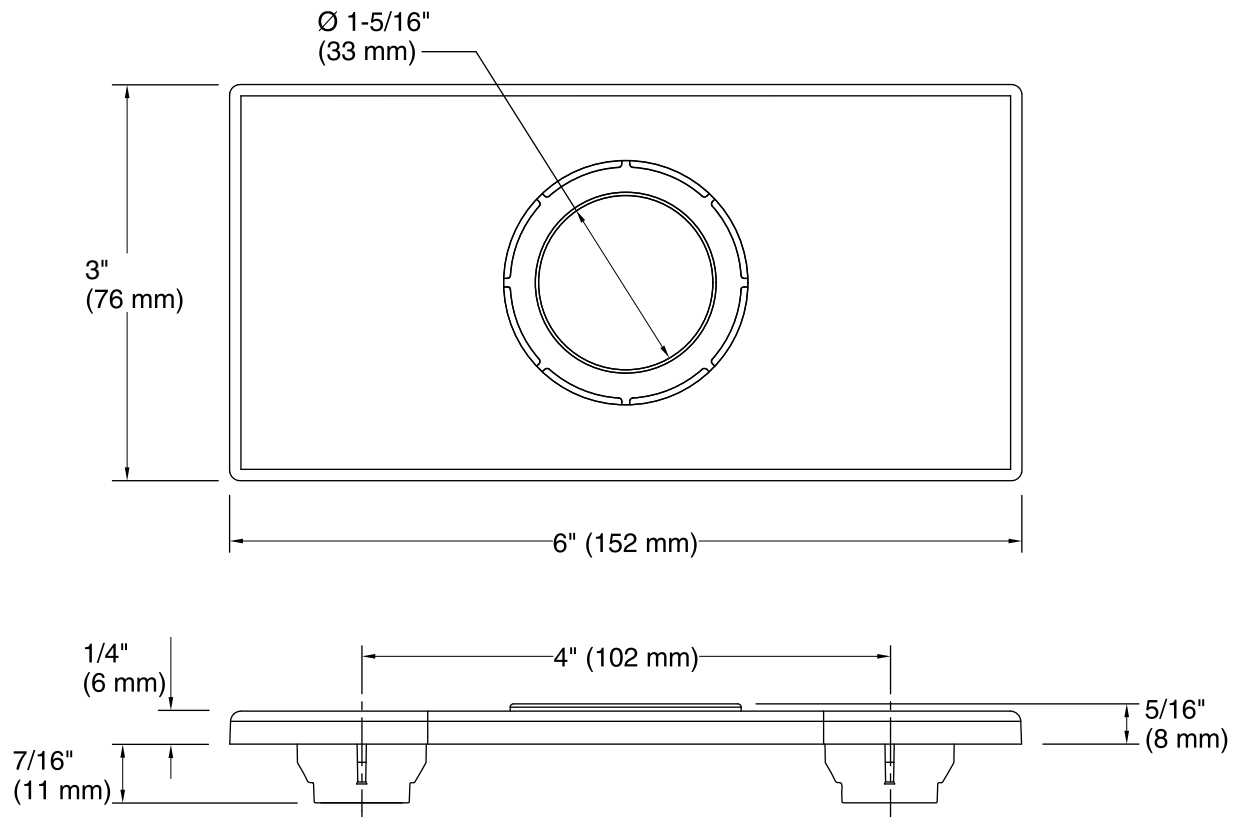

Features

- KOHLER finishes resist corrosion and tarnish.
- Conceals extra faucet holes with 4-inch centers.
- For use with Insight™ deck-mount faucets.
- 6" (152 mm) x 3" (76 mm) x 5/16" (8 mm)

Material

Color	Code	Description
	CP	Polished Chrome
	VS	Vibrant® Stainless

Technical Information

All product dimensions are nominal.

Notes

Install this product according to the installation guide.