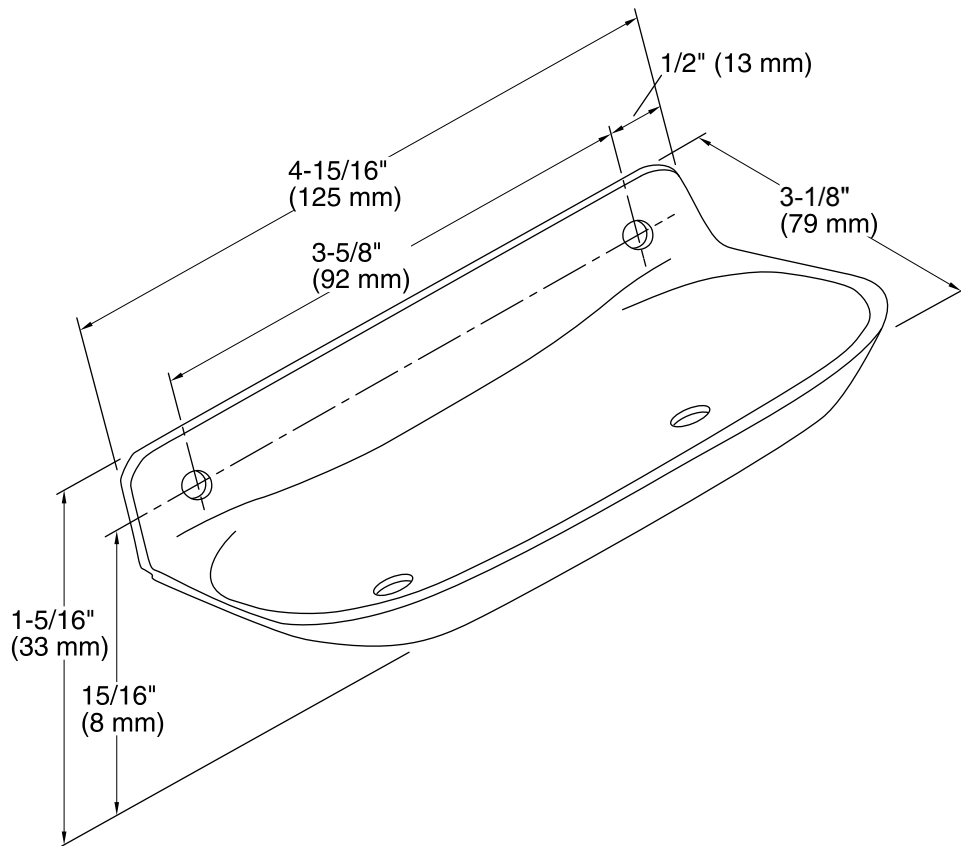

Features

- Solid brass construction.
- Bright chrome soap dish with drainage holes.
- For use with Brockway™ wash sink.

Codes/Standards

None Applicable

KOHLER® One-Year Limited Warranty

See website for detailed warranty information.

Available Color/Finishes

Color tiles intended for reference only.

Color	Code	Description
-------	------	-------------

	BC	Bright Chrome
--	----	---------------

Technical Information

All product dimensions are nominal.