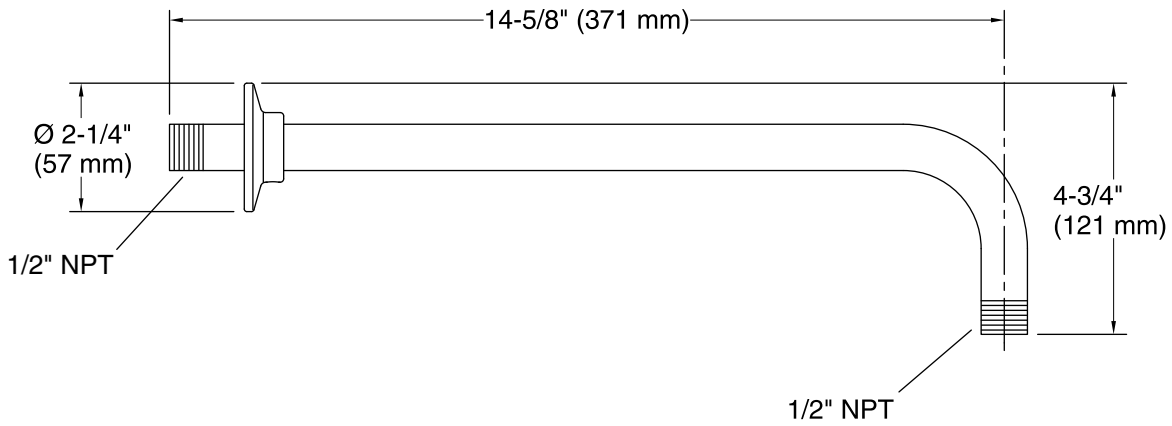

Features

- 1/2" - 14 NPT connection.

Material

- Brass construction
- KOHLER finishes resist corrosion and tarnishing.

Installation

- Wall-mount

Codes/Standards

None Applicable

Technical Information

All product dimensions are nominal.

Notes

Install this product according to the installation instructions.