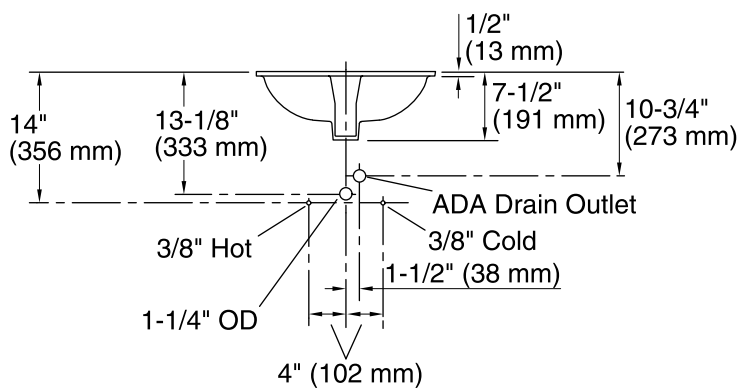

Marble Installation

Technical Information

All product dimensions are nominal.

Installation:	Under-mount
Bowl area	Length: 15" (381 mm) Width: 12" (305 mm) Water depth: 4" (102 mm)
Drain hole:	1-3/4" (44 mm)
Template:	85838-7, required, not included

Notes

Install this product according to the installation instructions.

NOTICE: Countertop manufacturer or cutter must use the current product template available at www.kohler.com, or by calling 1-800-4KOHLER. Kohler Co. is not responsible for cutout errors when the incorrect cutout template is used.

ADA, CSA B651 compliant when installed to the specific requirements of these regulations.