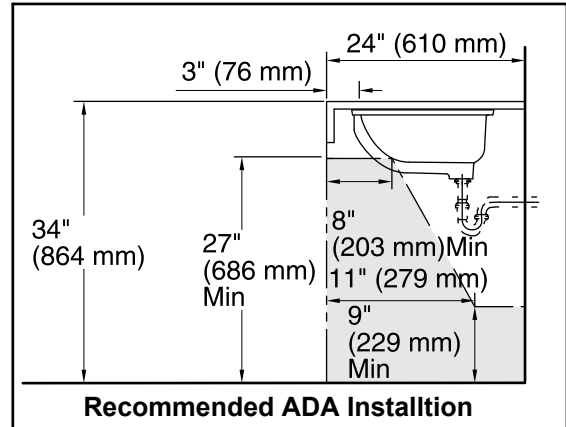

Marble Installation

Technical Information

All product dimensions are nominal.

Installation:	Under-mount
Bowl area	Length: 15" (381 mm) Width: 12" (305 mm) Water depth: 4" (102 mm)
Drain hole:	1-3/4" (44 mm)
Template:	85838-7, required, not included

Notes

Install this product according to the installation instructions.

NOTICE: Countertop manufacturer or cutter must use the current product template available at www.kohler.com, or by calling 1-800-4KOHLER. Kohler Co. is not responsible for cutout errors when the incorrect cutout template is used.

ADA, CSA B651 compliant when installed to the specific requirements of these regulations.