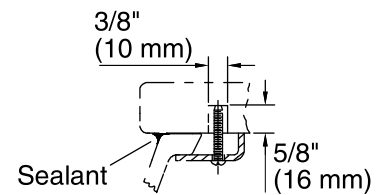

Marble Installation

Technical Information

All product dimensions are nominal.

Installation:	Under-mount
Bowl area	Length: 15" (381 mm) Width: 12" (305 mm) Water depth: 4" (102 mm)
Drain hole:	1-3/4" (44 mm)
Template:	85838-7, required, not included

Notes

Install this product according to the installation instructions.

NOTICE: Countertop manufacturer or cutter must use the current product template available at www.kohler.com, or by calling 1-800-4KOHLER. Kohler Co. is not responsible for cutout errors when the incorrect cutout template is used.

ADA, CSA B651 compliant when installed to the specific requirements of these regulations.