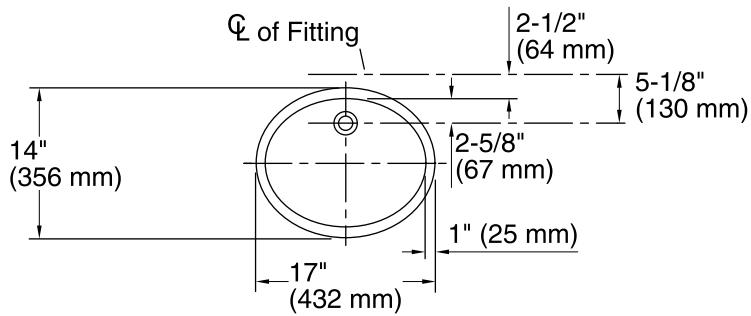

Marble Installation

Technical Information

All product dimensions are nominal.

Installation:	Under-mount
Bowl area	Length: 15" (381 mm) Width: 12" (305 mm) Water depth: 4" (102 mm)
Drain hole:	1-3/4" (44 mm)
Template:	85838-7, required, not included

Notes

Install this product according to the installation instructions.

NOTICE: Countertop manufacturer or cutter must use the current product template available at www.kohler.com, or by calling 1-800-4KOHLER. Kohler Co. is not responsible for cutout errors when the incorrect cutout template is used.

ADA, CSA B651 compliant when installed to the specific requirements of these regulations.