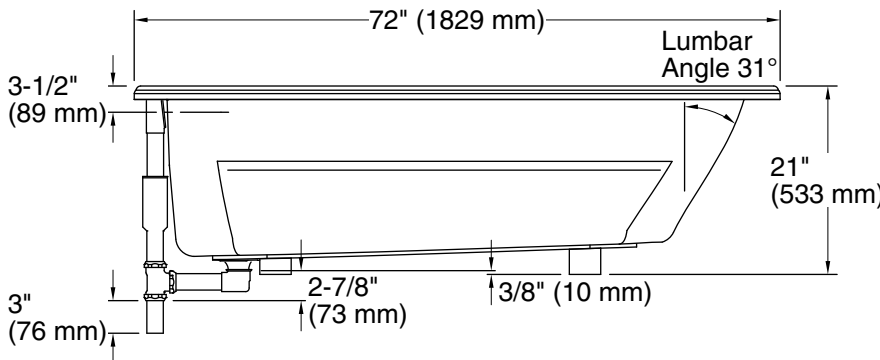

Features

- Generous 6-foot oval shape provides an incredibly spacious bathing area.
- Molded lumbar support and armrests offer extra comfort while bathing.
- End drain.

Material

- Acrylic.

Installation

- Drop-in.

Color	Code	Description
	0	White
	96	Biscuit
	47	Almond
	G9	Sandbar

No change in measurements if connected with drain illustrated. (K-11677)

■ Recommended faucet area

Technical Information

All product dimensions are nominal.

Installation:	Drop-in
Drain location:	End
Basin area, bottom:	55-1/4" x 23-1/2" (1403 mm x 597 mm)
Basin area, top:	64-1/2" x 32" (1638 mm x 813 mm)
Weight:	93 lbs (42.2 kg)
Minimum floor load:	36 lbs/ft ² (175.8 kg/m ²)
Water depth:	15" (381 mm)
Water capacity:	75 gal (283.9 L)
Template:	Drop-in, 1042557-7, required, included