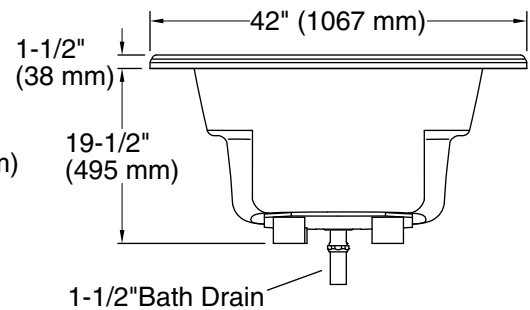

Features

- Generous 6-foot oval shape provides an incredibly spacious bathing area.
- Molded lumbar support and armrests offer extra comfort while bathing.
- End drain.

Material

- Acrylic.

Installation

- Drop-in.

Color	Code	Description
	0	White
	96	Biscuit
	47	Almond
	G9	Sandbar

No change in measurements if connected with drain illustrated. (K-11677)

■ Recommended faucet area

Technical Information

All product dimensions are nominal.

Installation:	Drop-in
Drain location:	End
Basin area, bottom:	55-1/4" x 23-1/2" (1403 mm x 597 mm)
Basin area, top:	64-1/2" x 32" (1638 mm x 813 mm)
Weight:	93 lbs (42.2 kg)
Minimum floor load:	36 lbs/ft ² (175.8 kg/m ²)
Water depth:	15" (381 mm)
Water capacity:	75 gal (283.9 L)
Template:	Drop-in, 1042557-7, required, included

Notes

Measure your actual product for rough-in details. Install this product according to the installation instructions.

The hot water supply should be 70% of the capacity of the bath or greater. Installations will vary.