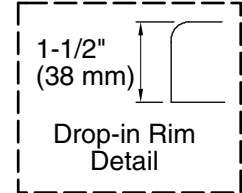

Features

- Generous 6-foot oval shape provides an incredibly spacious bathing area.
- Molded lumbar support and armrests offer extra comfort while bathing.
- End drain.

Material

- Acrylic.

Installation

- Drop-in.

Color	Code	Description
	0	White
	96	Biscuit
	47	Almond
	G9	Sandbar

No change in measurements if connected with drain illustrated. (K-11677)

■ Recommended faucet area

Technical Information

All product dimensions are nominal.

Installation:	Drop-in
Drain location:	End
Basin area, bottom:	55-1/4" x 23-1/2" (1403 mm x 597 mm)
Basin area, top:	64-1/2" x 32" (1638 mm x 813 mm)
Weight:	93 lbs (42.2 kg)
Minimum floor load:	36 lbs/ft ² (175.8 kg/m ²)
Water depth:	15" (381 mm)
Water capacity:	75 gal (283.9 L)
Template:	Drop-in, 1042557-7, required, included