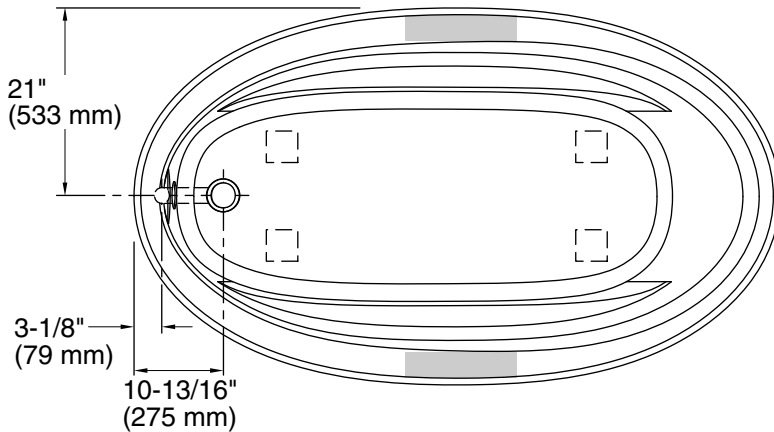

Features

- Generous 6-foot oval shape provides an incredibly spacious bathing area.
- Molded lumbar support and armrests offer extra comfort while bathing.
- End drain.

Material

- Acrylic.

Installation

- Drop-in.

Color	Code	Description
	0	White
	96	Biscuit
	47	Almond
	G9	Sandbar

No change in measurements if connected with drain illustrated. (K-11677)

■ Recommended faucet area

Technical Information

All product dimensions are nominal.

Installation:	Drop-in
Drain location:	End
Basin area, bottom:	55-1/4" x 23-1/2" (1403 mm x 597 mm)
Basin area, top:	64-1/2" x 32" (1638 mm x 813 mm)
Weight:	93 lbs (42.2 kg)
Minimum floor load:	36 lbs/ft ² (175.8 kg/m ²)
Water depth:	15" (381 mm)
Water capacity:	75 gal (283.9 L)
Template:	Drop-in, 1042557-7, required, included