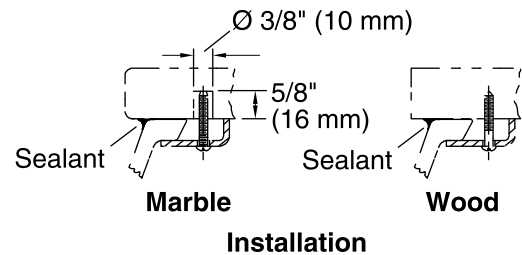

Notes

Install this product according to the installation instructions.

NOTICE: Countertop manufacturer or cutter must use the cut-out template provided with the product, or a current one provided by Kohler Co. (call 1-800-4-KOHLER). Kohler Co. is not responsible for cutout errors when the incorrect cut-out template is used.

ADA compliant when installed to the specific requirements of these regulations.

Technical Information

All product dimensions are nominal.

Bowl configuration:	Single
Installation:	Under-mount
Bowl area (Only)	Length: 17-5/8" (448 mm)
	Width: 13" (330 mm)
	With overflow: Yes
	Water depth: 3-3/4" (95 mm)
Bowl area	With overflow: Yes
Drain hole:	1-3/4" (44 mm)
Template:	1224722-7, required, not included