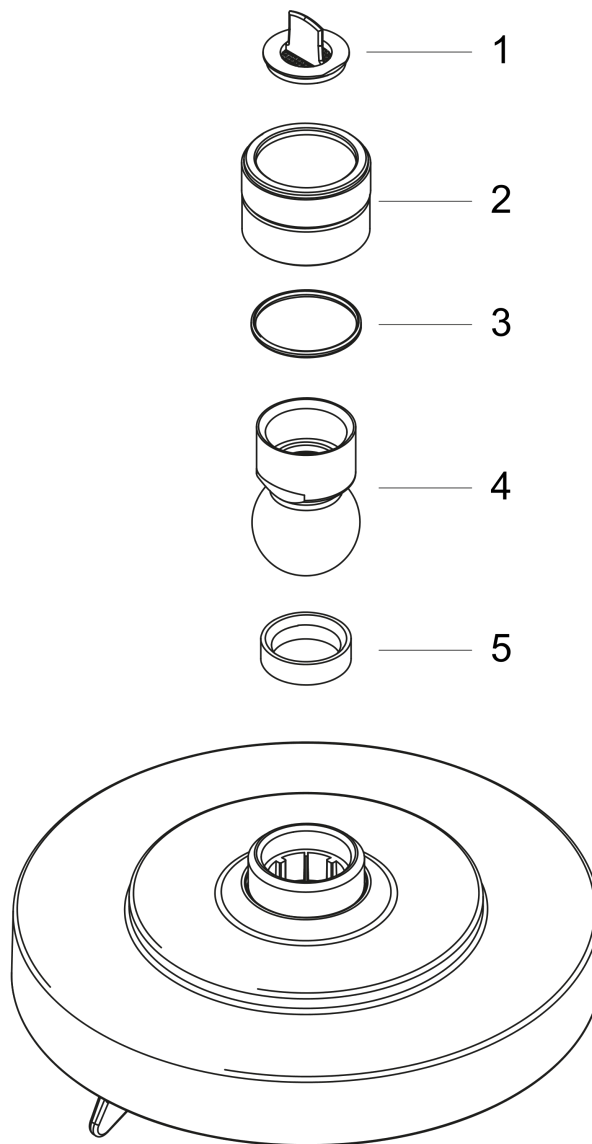

Raindance S
Showerhead 150 3-Jet, 2.5 GPM
Finishes : **chrome** Part no. : **27495001**

Exploded drawing

Year of production: >11/06

Raindance S

Showerhead 150 3-Jet, 2.5 GPM

Finishes : **chrome** Part no. : **27495001**

Spare parts list

Year of production: >11/06

Pos.	Description	Part no.	Price	PU
1	filter packing	96477000	-	1
2	nut	97958000	-	1
3	lever collar	97536000	-	1
4	ball joint	97331000	-	1
5	seal	97606000	-	1