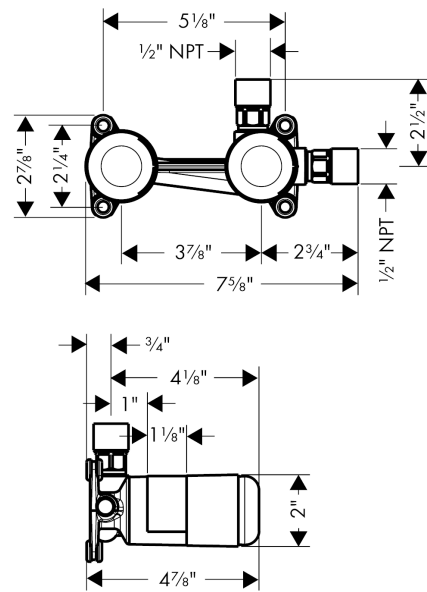

Rough, Wall-Mounted Single-Handle Faucet

Finishes : n.a. Part no. : 13622181

Description

Features

- Install valve left or right
- 1/2" NPT

Item details

Compliance

Product image

Scale drawing

Rough, Wall-Mounted Single-Handle Faucet
Finishes : n.a. Part no. : 13622181

Exploded drawing

Year of production: >12/09

Rough, Wall-Mounted Single-Handle Faucet

Finishes : n.a. Part no. : 13622181

Spare parts list

Year of production: >12/09

Pos.	Description	Part no.	Price	PU
1	O-ring 18x2	98181000	-	1
2	extension set 25 mm for 13622180	31971000	-	1
a	O-ring 18x2,5	98139000	-	1