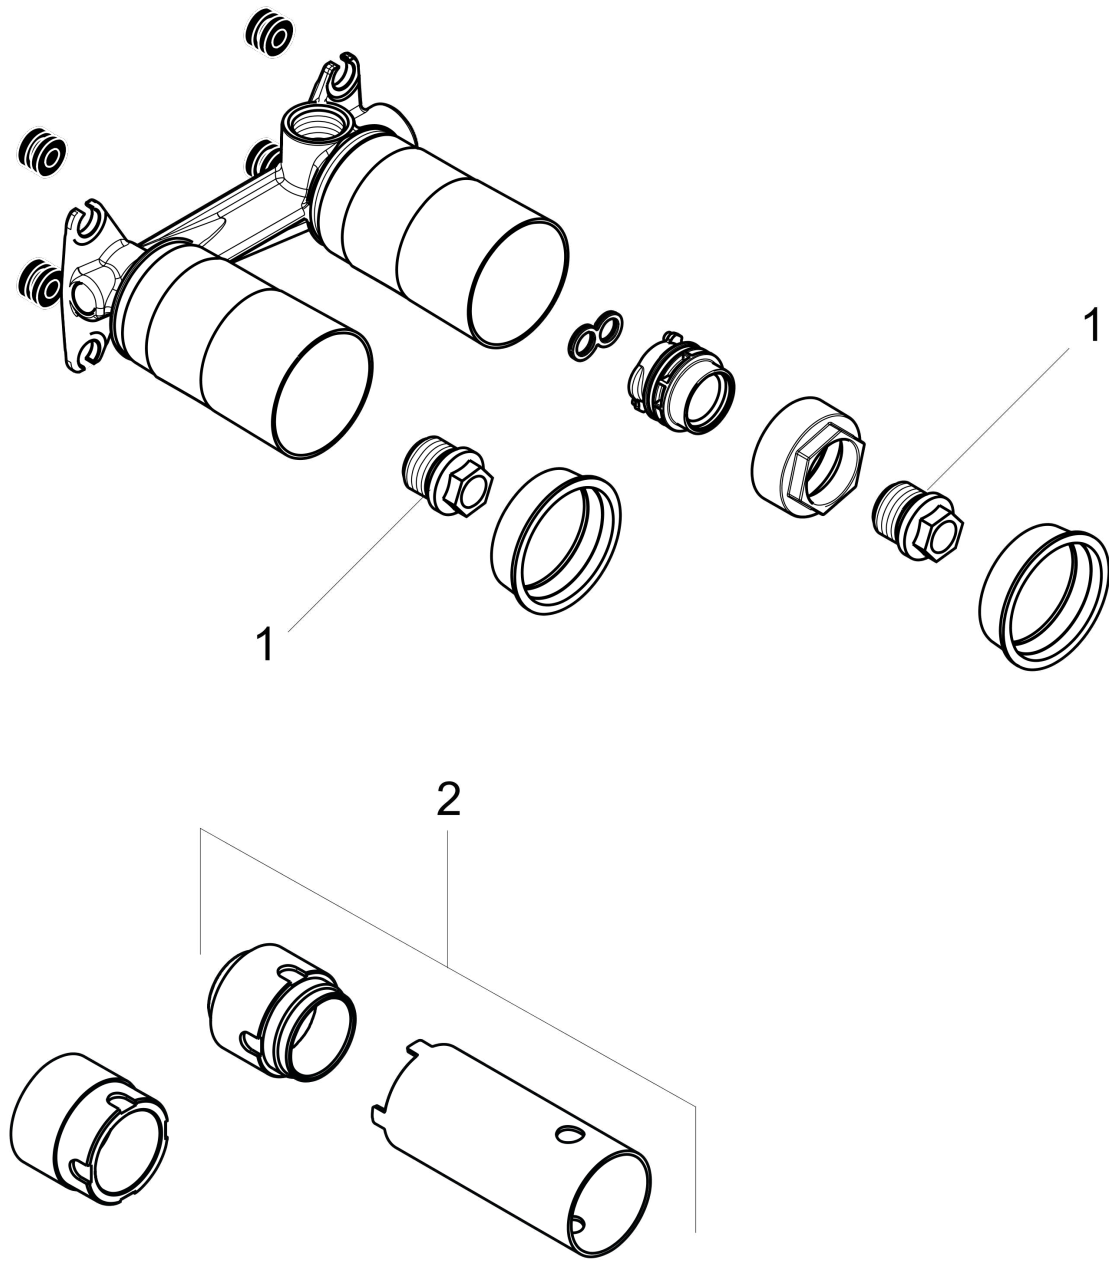

Rough, Wall-Mounted Single-Handle Faucet

Finishes : n.a. Part no. : 13622181

Description

Features

- Install valve left or right
- 1/2" NPT

Item details

Compliance

Product image

Scale drawing

Rough, Wall-Mounted Single-Handle Faucet
Finishes : n.a. Part no. : 13622181

Exploded drawing

Year of production: >12/09

Rough, Wall-Mounted Single-Handle Faucet

Finishes : n.a. Part no. : 13622181

Spare parts list

Year of production: >12/09

Pos.	Description	Part no.	Price	PU
1	O-ring 18x2	98181000	-	1
2	extension set 25 mm for 13622180	31971000	-	1
a	O-ring 18x2,5	98139000	-	1