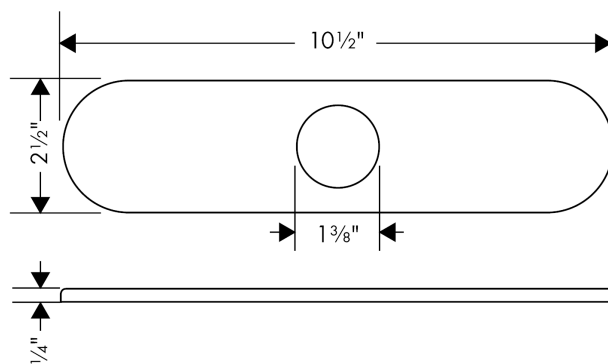

Base Plate for Single-Hole Kitchen Faucets, 10"

Finishes : **chrome** Part no. : **14019001**

Description

Features

- 10 1/2" x 2 1/2" base plate for concealing basin holes

Item details

List Price \$ 72.00

Product image

Scale drawing

Base Plate for Single-Hole Kitchen Faucets, 10"

Finishes : **chrome** Part no. : **14019001**

Exploded drawing

Year of production: >03/10

Base Plate for Single-Hole Kitchen Faucets, 10"

Finishes : **chrome** Part no. : **14019001**

Spare parts list

Year of production: >03/10

Pos.	Description	Part no.	Price	PU
1	fixing set	88508000	-	1