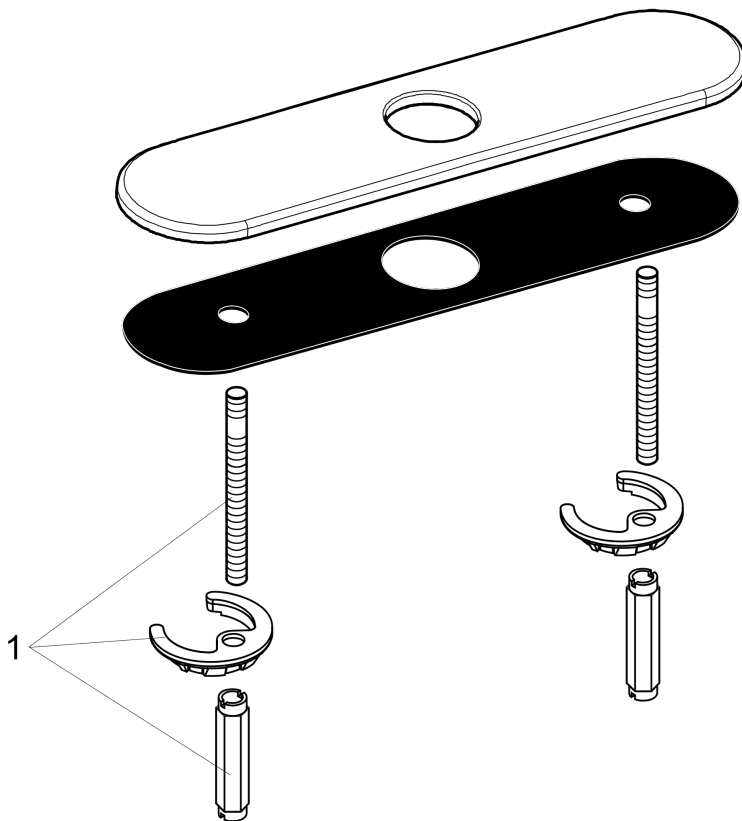

Base Plate for Single-Hole Kitchen Faucets, 10"

Finishes : **chrome** Part no. : **14019001**

Description

Features

- 10 1/2" x 2 1/2" base plate for concealing basin holes

Item details

List Price \$ 72.00

Product image

Scale drawing

Base Plate for Single-Hole Kitchen Faucets, 10"

Finishes : **chrome** Part no. : **14019001**

Exploded drawing

Year of production: >03/10

Base Plate for Single-Hole Kitchen Faucets, 10"

Finishes : **chrome** Part no. : **14019001**

Spare parts list

Year of production: >03/10

Pos.	Description	Part no.	Price	PU
1	fixing set	88508000	-	1